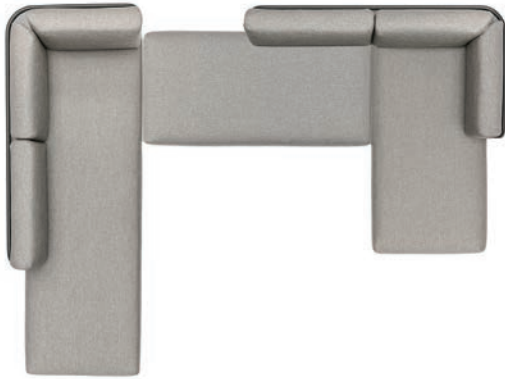

SET-UP M

Powder coated stainless steel/quick-dry foam/fabric

w328 d244 h80 cm

Cat.A fabric	Cat.B fabric
REF: B-setM-A CHF 10'579	REF: B-setM-B CHF 11'789

Protective cover
REF: CP-B-setM
CHF 1'219