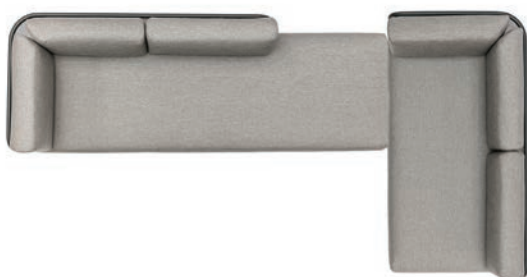

SET-UP J

Powder coated stainless steel/quick-dry foam/fabric

w328 d164 h80 cm

Cat.A fabric	Cat.B fabric
REF: B-setJ-A CHF 8'599	REF: B-setJ-B CHF 9'579

Protective cover
REF: CP-B-setJ
CHF 839