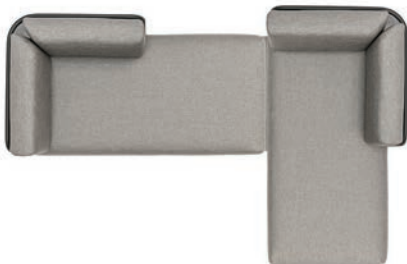

SET-UP E
Powder coated stainless steel/quick-dry foam/fabric

w248 d164 h80 cm

Cat.A fabric	Cat.B fabric
REF: B-setE-A CHF 6'629	REF: B-setE-B CHF 7'399

Protective cover
REF: CP-B-setE
CHF 679