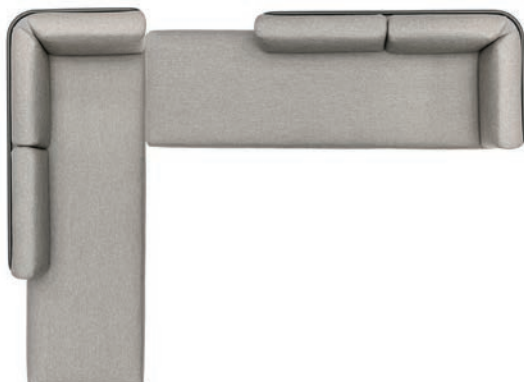

SET-UP K

Powder coated stainless steel/quick-dry foam/fabric

w328 d244 h80 cm

Cat.A fabric	Cat.B fabric
REF: B-setK-A CHF 9'429	REF: B-setK-B CHF 10'499

Protective cover
REF: CP-B-setK
CHF 859