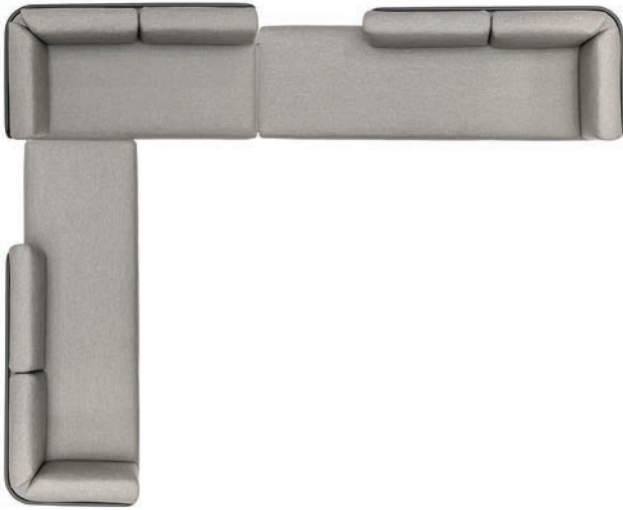

Protective cover
REF: CP-B-setN
CHF 1'369

SET-UP O

Powder coated stainless steel/quick-dry foam/fabric

w328 d328 h80 cm

Cat.A fabric	Cat.B fabric
REF: B-setO-A CHF 12'479	REF: B-setO-B CHF 13'899

Protective cover
REF: CP-B-setO
CHF 1'369