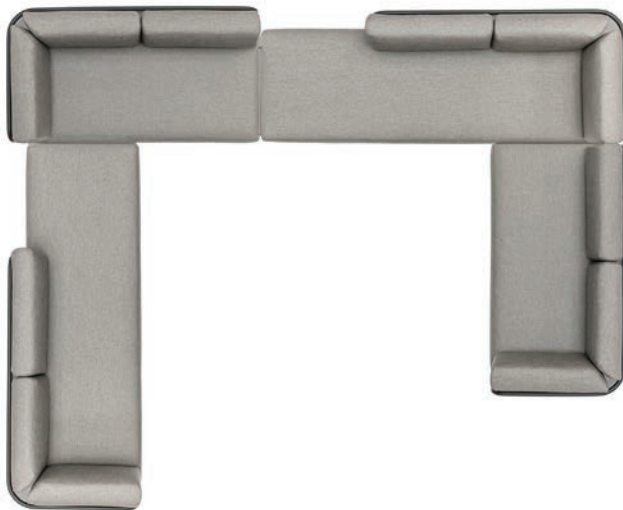

SET-UP Q

Powder coated stainless steel/quick-dry foam/fabric

w408 d328 h80 cm

Cat.A fabric	Cat.B fabric
REF: B-setQ-A CHF 17'189	REF: B-setQ-B CHF 19'149

Protective cover
REF: CP-B-setQ
CHF 1'699