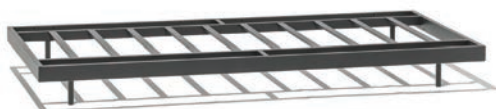

ONE-SEATER FRAME
Powder coated stainless steel

w89 d89 h18 cm | 14,1 kg

REF: DOF1
CHF 729

TWO-SEATER FRAME
Powder coated stainless steel

w178 d89 h18 cm | 24 kg

REF: DOF2
CHF 1'109

THREE-SEATER FRAME
Powder coated stainless steel