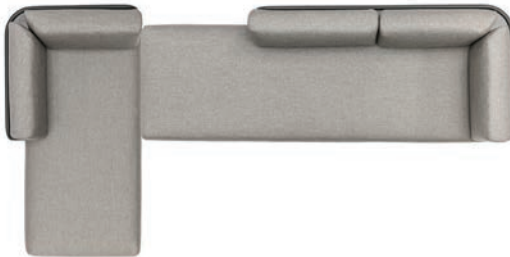

SET-UP H
Powder coated stainless steel/quick-dry foam/fabric

w328 d164 h80 cm

Cat.A fabric	Cat.B fabric
REF: B-setH-A CHF 8'029	REF: B-setH-B CHF 8'949

Protective cover
REF: CP-B-setH
CHF 819