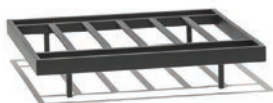

ONE-SEATER FRAME
Powder coated stainless steel

w89 d89 h18 cm | 14,1 kg

REF: DOF1
CHF 729

TWO-SEATER FRAME
Powder coated stainless steel

w178 d89 h18 cm | 24 kg

REF: DOF2
CHF 1'109

THREE-SEATER FRAME
Powder coated stainless steel