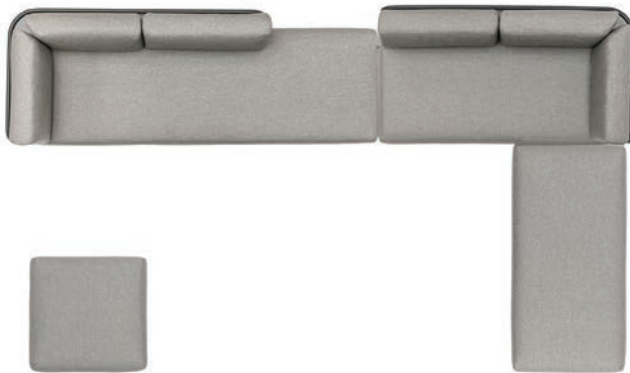

SET-UP N

Powder coated stainless steel/quick-dry foam/fabric

w408 d244 h80 cm

Cat.A fabric	Cat.B fabric
REF: B-setN-A CHF 11'769	REF: B-setN-B CHF 13'099

Protective cover
REF: CP-B-setN
CHF 1'369