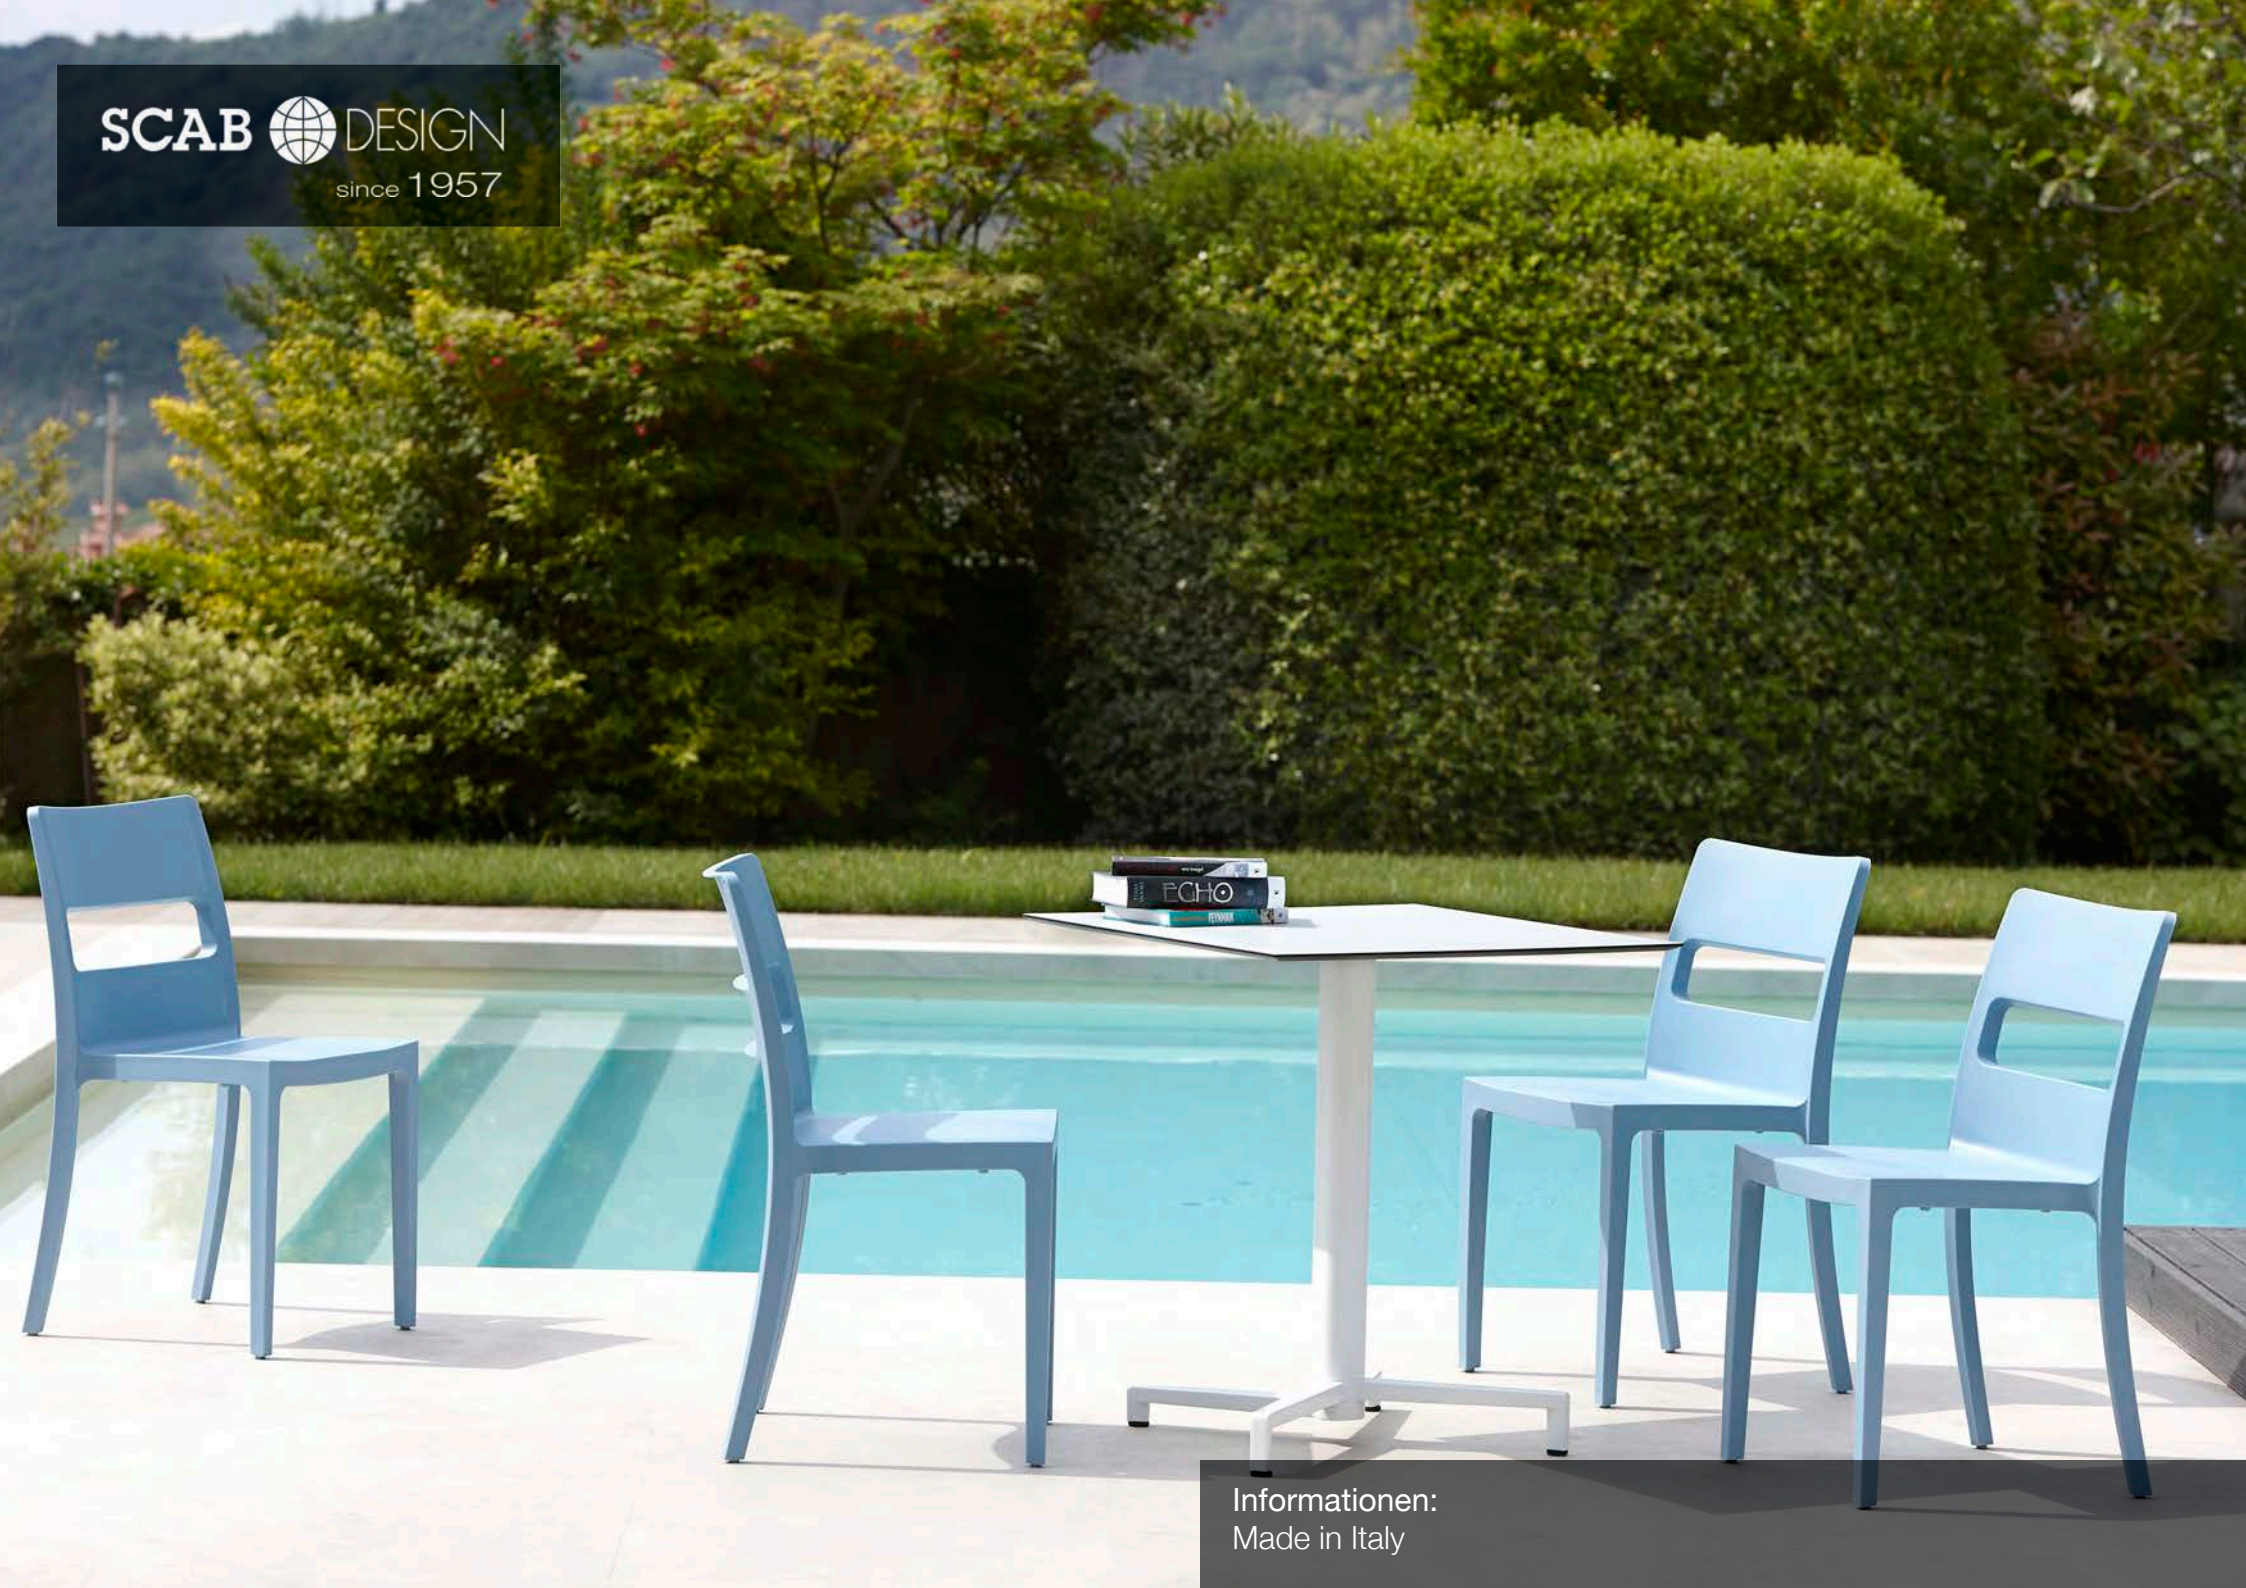

SCAB DESIGN
since 1957

Informationen:
Made in Italy