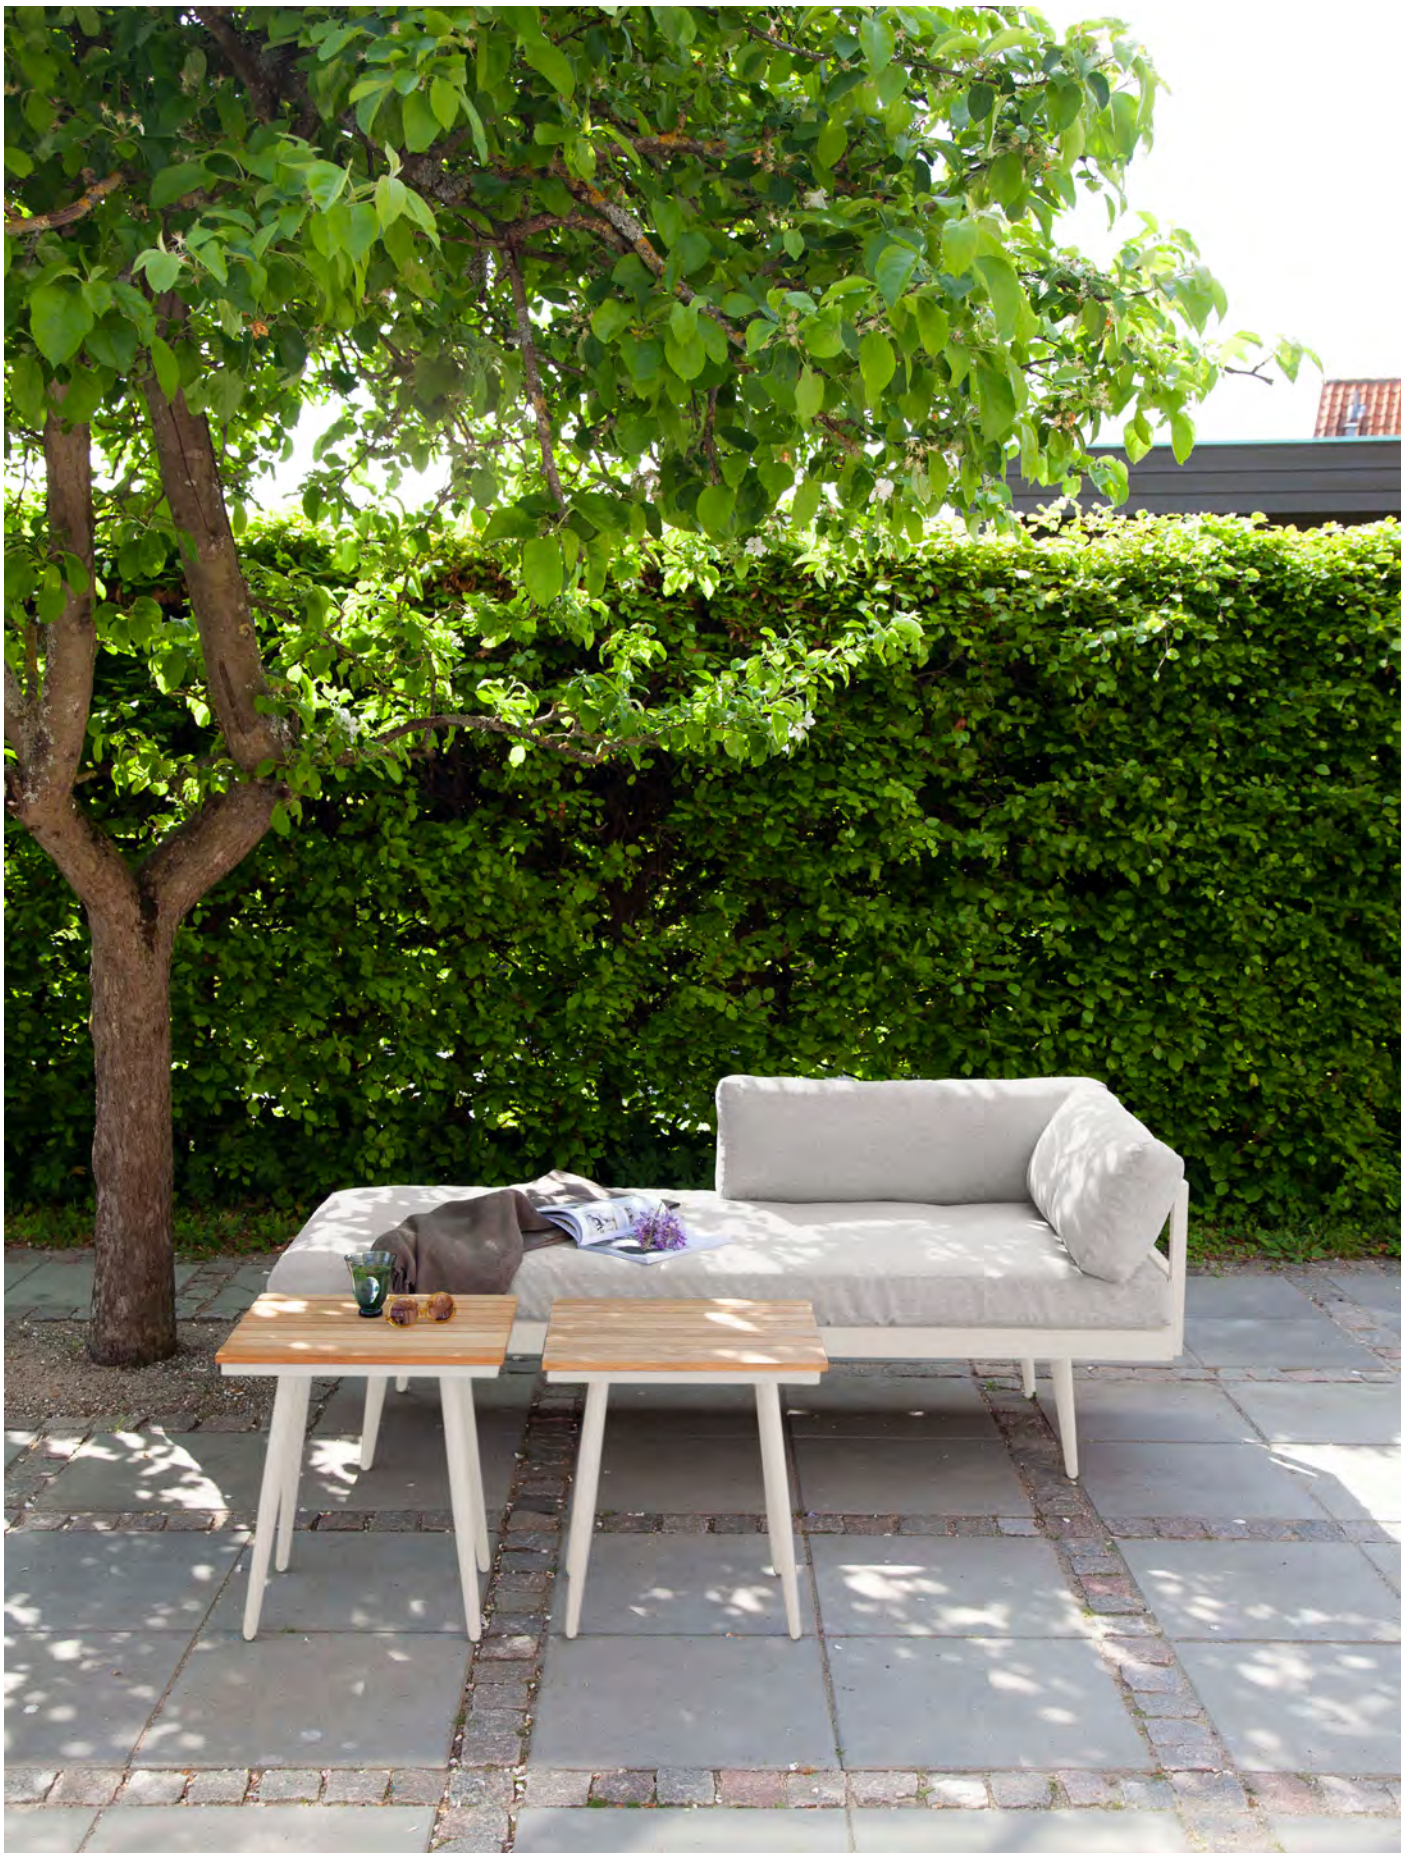

# Rio Lounge

Function meets comfort in a new sandy grey hue  
with light grey cushions.