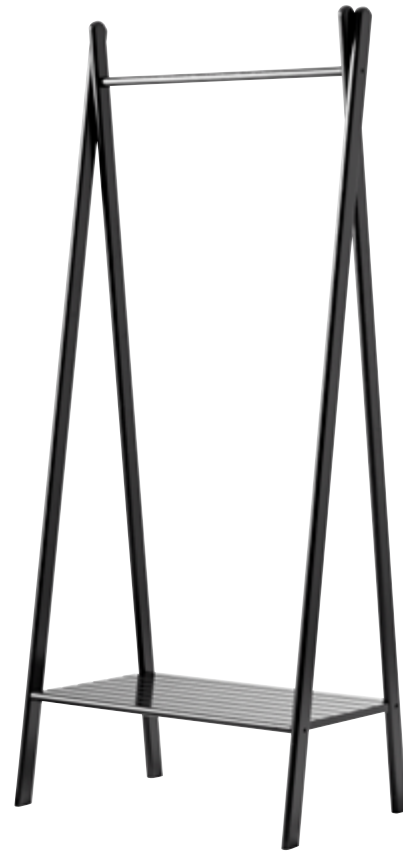

Coat hanger
Item no. 5167020
Black vertical carbonized bamboo
W74 x D50 x H180 cm