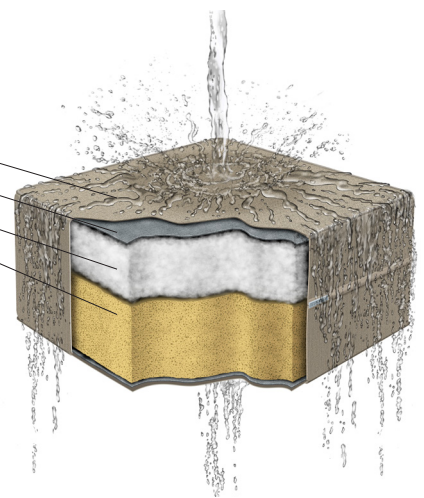

CUSHION COMPOSITION

- Outer cover/fabric
- Inner cover/rain cover
- Padding
- QuickDryFoam®

90% of rainwater is repelled, whereas only 10% passes through the cushion