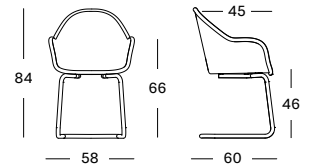

Seat Lloyd Loom

All colours
see page 8