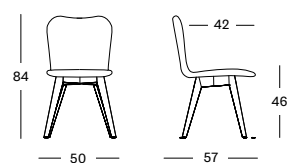

Base Steel A

Black
0M003

Wood

Natural oak
0W011

Black stained
0W003

Seat Lloyd Loom

All colours
see page 8

YANN DINING CHAIRS