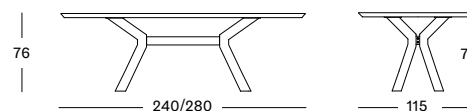

ALBERT DINING TABLE

ELLIPSE

- Natural varnished solid oak ellipse top and a black powder coated base.

240X115 TA539

€ 5355

280X115 TA540

€ 5710

ROUND

- Natural varnished solid oak round top and a black powder coated base.

DIA 130 TA437

€ 4385

DIA 150 TA438

€ 5355

Top Oak

Natural oak
W011

4 cm solid oak
beveled edge

Base Steel

Black
0M003