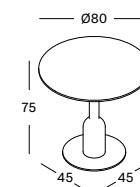

Base Steel

Black
M007

CUSTOM DIMENSIONS ARE AVAILABLE ON REQUEST. MOQ: 20 PCS