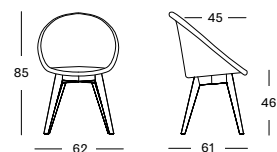

Base Wood

Natural oak
0W011

Steel

Black
1M003

Seat Lloyd Loom

All colours
see page 8

LILY DINING CHAIRS

STEEL A BASE