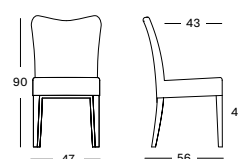

Seat / Frame Lloyd Loom

All colours
see page 8