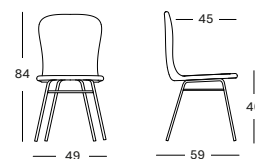

Seat Lloyd Loom

All colours
see page 8