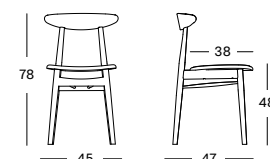

Black Bouclé
M0404

Lime White Bouclé
M0101

CUSTOMISED UPHOLSTERED SEATS ARE AVAILABLE ON REQUEST. MOQ: 24 PCS