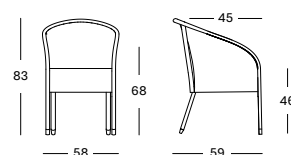

Seat / Frame Lloyd Loom

All colours
see page 8