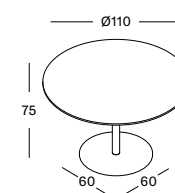

Base Steel

Black
M007

CUSTOM DIMENSIONS ARE AVAILABLE ON REQUEST. MOQ: 20 PCS