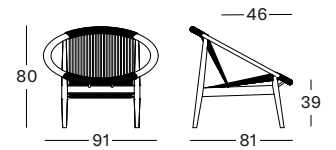

Frame/Rope Wood/Polypropylene

Untreated teak/
Dune White
W002S045

Untreated teak/
Anthracite
W002S026

Untreated teak/
Dark Green
W002S050

Brushed black/
Onyx Black
W006S034

NORMA LOUNGE CHAIR CH250

€ 1598

- Dark brown stained oak with linen colored polypropylène rope.
- White nylon glides.