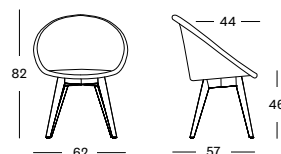

Seat Lloyd Loom

All colours
see page 8