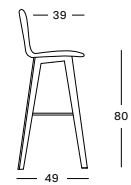

€ 650

BAR STOOL OAK BASE BS003

€ 660

Base Wood

Natural oak
0W011

Seat Lloyd Loom

All colours
see page 8

JOE COUNTER & BAR STOOL