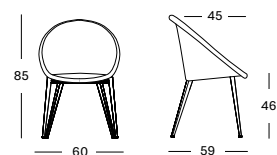

Base Wood

Natural oak
0W011

Steel

Black
1M003

Seat Lloyd Loom

All colours
see page 8

LILY DINING CHAIRS

STEEL A BASE