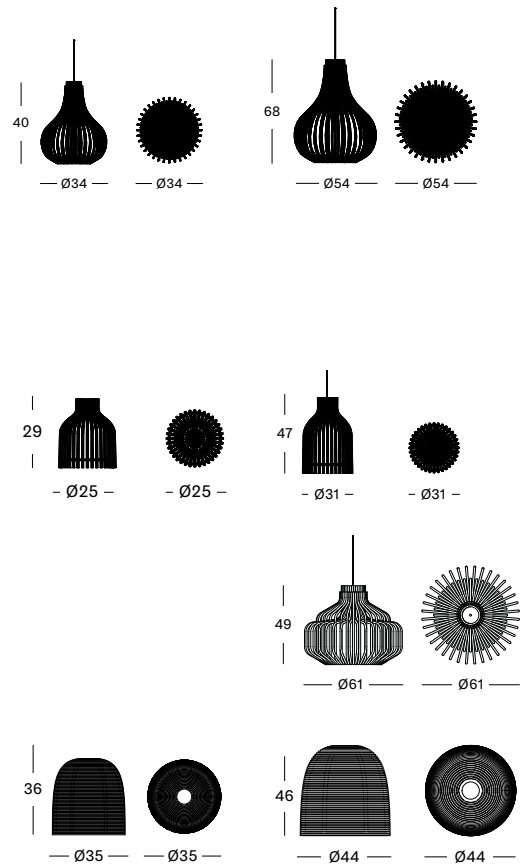

BULB SMALL PURE NATURAL LA011 € 305

BULB SMALL BLACK LA011 € 305

BULB PURE NATURAL LA008 € 420

BULB BLACK LA008 € 420

FIREFLY SMALL PURE NATURAL LA010 € 260

FIREFLY SMALL BLACK LA010 € 260

FIREFLY PURE NATURAL LA007 € 315