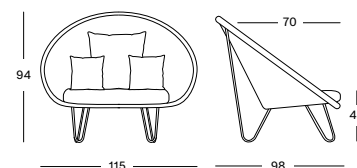

Seat Lloyd Loom

All colours
see page 8