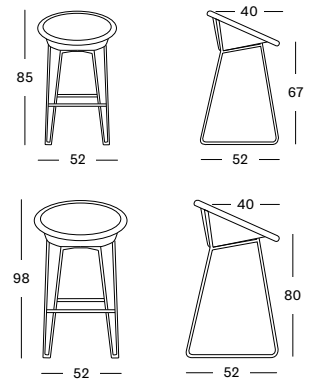

JOE COUNTER & BAR STOOL

JOE BLACK SLED BASE

- Lloyd Loom seat with a black powder coated steel base.
- Black nylon glides.

COUNTER STOOL BLACK SLED BASE CS005 € 550

BAR STOOL BLACK SLED BASE BS006 € 575

Base Steel

Black
3M003

Matt
3M304

Seat Lloyd Loom

All colours
see page 8