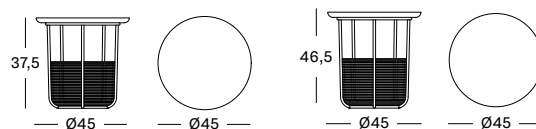

BASKET SIDE TABLE

- Black powder coated steel frame with rattan basket and solid oak top.

SMALL AC002

€ 550

MEDIUM AC003

€ 570

Frame **Steel** **Rattan**

Black M003 Natural I206

Top **Wood**

Natural oak W011