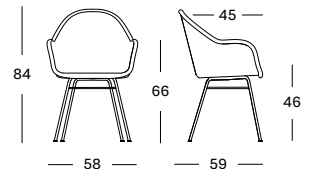

Seat Lloyd Loom

All colours
see page 8