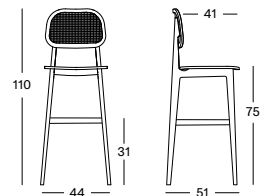

BLACK STAINED OAK C015 € 620

NATURAL VARNISHED OAK C016 € 650

TOBACCO STAINED BEECH C017 € 635

Frame Wood

Seat Plywood

TEO COUNTER & BAR STOOLS

NEARLY BLACK PLYWOOD
COUNTER STOOL

NATURAL VARNISHED OAK
COUNTER STOOL