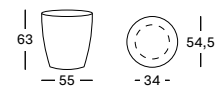

SAYA PLANT POTS

SAYA ROUND GF001T001

€ 520

- Set of 2 plant pots
- Hand shaped clay
- Kiln fired ceramic
- Drainage hole

SAYA OVAL GF002T001

€ 590

- Set of 2 plant pots
- Hand shaped clay
- Kiln fired ceramic
- Drainage hole

SAYA CONIC GF003T001

€ 520

- Set of 2 plant pots
- Hand shaped clay
- Kiln fired ceramic
- Drainage hole

PLANT POT FEET SET SE027

€ 21

- Set of 6 black rubber feet to raise your plant pot off the ground.

Material Clay

Terracotta
T001