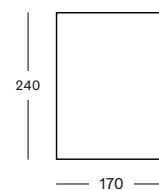

RUGS

CLIFF

- High-performance rug made of polyester fibre.

CLAY 170X240 GR001L004 € 798

CLAY 200X300 GR002L004 € 1098

CLAY 250X350 GR003L004 € 1598

TOUNDRA

- High-performance rug made of polyester fibre.

SAHARA 170X240 GR001L002 € 798

SAHARA 200X300 GR002L002 € 1098

SAHARA 250X350 GR003L002 € 1598