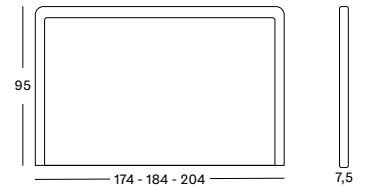

NEVADA

Lloyd loom headboard suitable for bed width:

- HB032 for 140/150 cm
- HB012 for 160 cm
- HB022 for 180 cm

HEADBOARD 174 HB032 € 735

HEADBOARD 184 HB012 € 750

HEADBOARD 204 HB022 € 785

PONG

Wood frame with Lloyd Loom upholstery.