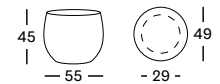

SAYA PLANT POTS

SAYA ROUND GF001T001

€ 520

- Set of 2 plant pots
- Hand shaped clay
- Kiln fired ceramic
- Drainage hole

SAYA OVAL GF002T001

€ 590

- Set of 2 plant pots
- Hand shaped clay
- Kiln fired ceramic
- Drainage hole

SAYA CONIC GF003T001

€ 520

- Set of 2 plant pots
- Hand shaped clay
- Kiln fired ceramic
- Drainage hole

PLANT POT FEET SET SE027

€ 21

- Set of 6 black rubber feet to raise your plant pot off the ground.

Material Clay

Terracotta
T001