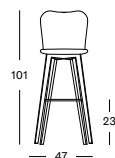

€ 650

BAR STOOL OAK BASE BS003

€ 660

Base Wood

Natural oak
0W011

Seat Lloyd Loom

All colours
see page 8

JOE COUNTER & BAR STOOL