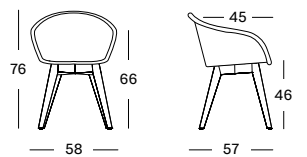

Seat Lloyd Loom

All colours
see page 8