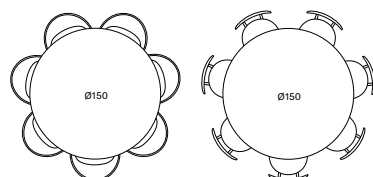

ALBERT DINING TABLE

ELLIPSE

- Natural varnished solid oak ellipse top and a black powder coated base.

240X115 TA539

€ 5355

280X115 TA540

€ 5710

ROUND

- Natural varnished solid oak round top and a black powder coated base.

DIA 130 TA437

€ 4385

DIA 150 TA438

€ 5355

Top Oak

Natural oak
W011

4 cm solid oak
beveled edge

Base Steel

Black
0M003