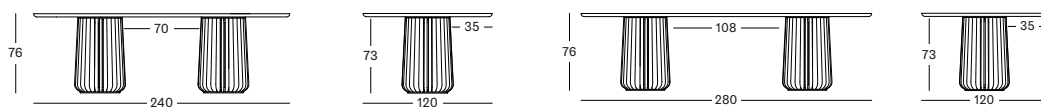

OVAL

- Natural varnished solid oak oval table top with slatted conic oak bases.
- Felt glides.

240X120 TA404

€ 7790

280X120 TA402

€ 8110