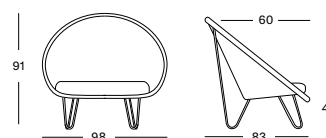

Seat Lloyd Loom

All colours
see page 8