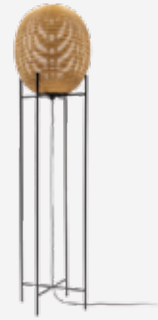

BULB SMALL PURE NATURAL LA011 € 305

BULB SMALL BLACK LA011 € 305

BULB PURE NATURAL LA008 € 420

BULB BLACK LA008 € 420

FIREFLY SMALL PURE NATURAL LA010 € 260

FIREFLY SMALL BLACK LA010 € 260

FIREFLY PURE NATURAL LA007 € 315

FIREFLY BLACK LA007 € 315

ENDLESS PURE NATURAL LA006 € 445

ENDLESS BLACK LA006 € 445

VIVI LAMP SMALL NATURAL LA012 € 270

VIVI LAMP NATURAL LA013 € 310

SARI LAMPS

SARI
FLOOR/TABLE LAMP

SARI
FLOOR LAMP MEDIUM