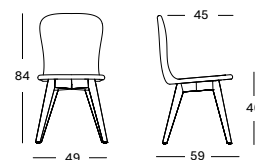

Seat Lloyd Loom

All colours
see page 8