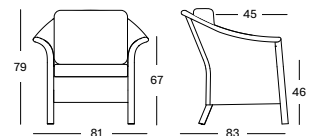

Seat / Frame Lloyd Loom

All colours
see page 8

VICTOR LOUNGE CHAIR CH031

€ 860

- Lloyd Loom on a rattan frame.
- Standard ferrules: chrome.

CUSHIONS	CAT. B	CAT. C	CAT. G	COM
Seat + back	CB201	CC201	CG201	CE201
10 cm high resilience foam fabric usage CE201: 190 cm	€ 410	€ 460	€ 485	€ 410