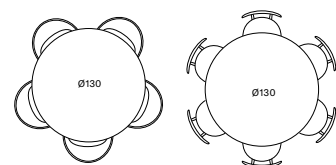

ALBERT DINING TABLE

ELLIPSE

- Natural varnished solid oak ellipse top and a black powder coated base.

240X115 TA539

€ 5355

280X115 TA540

€ 5710

ROUND

- Natural varnished solid oak round top and a black powder coated base.

DIA 130 TA437

€ 4385

DIA 150 TA438

€ 5355

Top Oak

Natural oak
W011

4 cm solid oak
beveled edge

Base Steel

Black
0M003