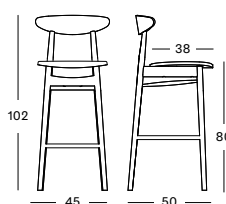

TEO COUNTER & BAR STOOLS

COUNTER STOOL CS015

- Counter stool with a plywood seat or upholstered seat.
- Available in black stained beech or natural varnished oak.
- Felt glides.

NEARLY BLACK PLYWOOD SEAT C005 € 645

NATURAL VARNISHED OAK PLYWOOD SEAT C014 € 840 **END OF LINE***

NATURAL VARNISHED OAK CHESTNUT SEAT V1313 € 895 **END OF LINE***

BAR STOOL BS015

- Bar stool with a plywood seat or upholstered seat.
- Available in black stained beech.
- Felt glides.

NEARLY BLACK PLYWOOD SEAT C005 € 665

Frame Wood

Seat Plywood

Vegan Leather