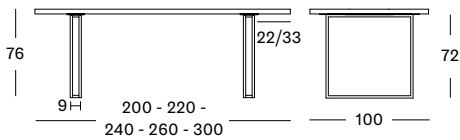

200X100 TA051	€ 3875
220X100 TA052	€ 4055
240X100 TA053	€ 4225
260X100 TA054	€ 4385
300X100 TA055	€ 4795

ALBERT DINING TABLE

ALBERT

- Rectangular dining table with a natural varnished solid oak top with beveled edge in 1 or 2 pieces and a black powder coated A-base, or a black X-base.
- All bases can be mounted in 2 different mounting positions depending on the placement of your chairs.
- Custom sizes upon request: max 120 cm width and 300 cm length.