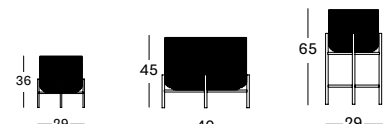

IVO PLANT STAND

- Black powder coated steel frame with HDPE wicker plant basket.
- Plastic saucer included.

SMALL DIA 29X36H GA901 € 260

MEDIUM DIA 40X45H GA902 € 330

LARGE DIA 29X65H GA903 € 350

Frame Steel

Black
M007

Basket HDPE wicker

Black
S010