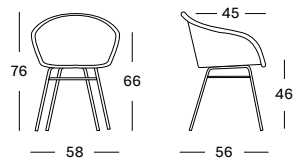

Seat Lloyd Loom

All colours
see page 8