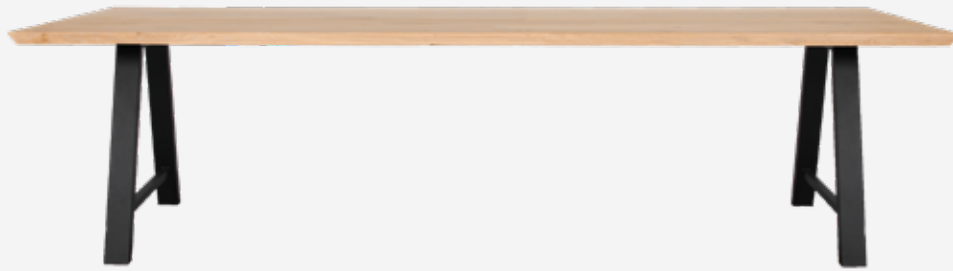

200X100 TA051	€ 3875
220X100 TA052	€ 4055
240X100 TA053	€ 4225
260X100 TA054	€ 4385
300X100 TA055	€ 4795

ALBERT DINING TABLE

ALBERT

- Rectangular dining table with a natural varnished solid oak top with beveled edge in 1 or 2 pieces and a black powder coated A-base, or a black X-base.
- All bases can be mounted in 2 different mounting positions depending on the placement of your chairs.
- Custom sizes upon request: max 120 cm width and 300 cm length.