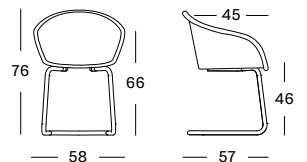

Seat Lloyd Loom

All colours
see page 8