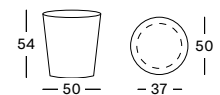

Material Clay

Terracotta
T001