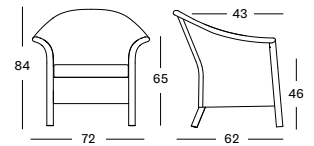

Seat / Frame Lloyd Loom

All colours
see page 8