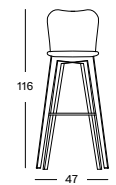

€ 650

BAR STOOL OAK BASE BS003

€ 660

Base Wood

Natural oak
0W011

Seat Lloyd Loom

All colours
see page 8

JOE COUNTER & BAR STOOL