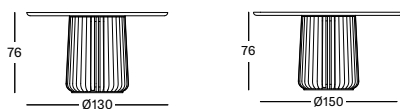

Top/ Frame Wood

Natural oak
W011

DIA 130 TA400

€ 3825

DIA 150 TA401

€ 4540

OVAL

- Natural varnished solid oak oval table top with slatted conic oak bases.
- Felt glides.