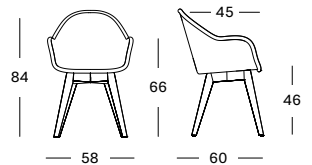

Seat Lloyd Loom

All colours
see page 8