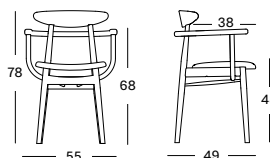

CUSTOMISED UPHOLSTERED SEATS ARE AVAILABLE ON REQUEST. MOQ: 24 PCS