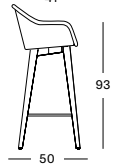

COUNTER STOOL OAK BASE CS018

€ 700

BAR STOOL OAK BASE BS017

€ 715

Base Wood

Natural oak
0W011

Seat Lloyd Loom

All colours
see page 8