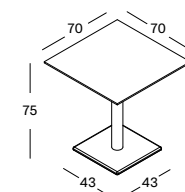

Base Steel

Black
M007

CUSTOM DIMENSIONS ARE AVAILABLE ON REQUEST. MOQ: 20 PCS