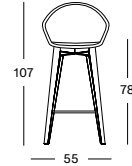

COUNTER STOOL OAK BASE CS018

€ 700

BAR STOOL OAK BASE BS017

€ 715

Base Wood

Natural oak
0W011

Seat Lloyd Loom

All colours
see page 8