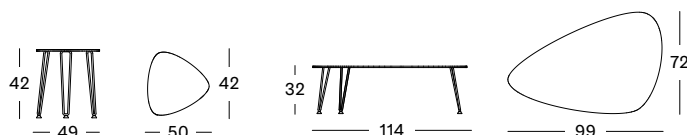

Frame **Steel**

Black M007

Top **HPL**

Black H055

ARI COFFEE & SIDE TABLES

ARI COFFEE TABLE
SMALL

ARI COFFEE TABLE
LARGE

ARI COFFEE TABLES