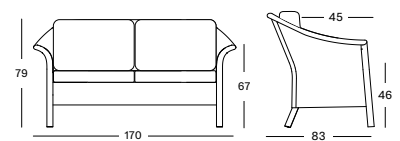

VICTOR LOUNGE SOFA TS006

€ 1470

- Lloyd Loom on a rattan frame.
- Standard ferrules: chrome.

CUSHIONS	CAT. B	CAT. C	CAT. G	COM
Seat + back	CB200	CC200	CG200	CE200
10 cm high resilience foam fabric usage CE200: 450 cm	€ 695	€ 765	€ 1035	€ 695