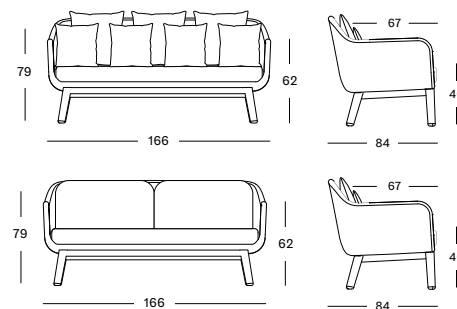

ALEX LOUNGE SOFA TS089

€ 1650

- Lloyd Loom seat on a varnished solid oak base.
- White nylon glides. Felt glides available on request.
- Recommended deco cushion combination: 3x deco 50x50, 4x deco 40x40.

CUSHIONS	CAT. B	CAT. C	CAT. G	COM
Seat 10 cm high resilience foam fabric usage CE089: 265 cm	CB089	CC089	CG089	CE089
	€ 535	€ 590	€ 690	€ 535
Seat + back 10 cm high resilience foam fabric usage CE088: 450 cm	CB088	CC088	CG088	CE088
	€ 1100	€ 1185	€ 1250	€ 1100
Deco 40x40 polyester fibre filling	CB092	CC092	CG092	CE092
	€ 87	€ 98	€ 112	€ 87
Deco 50x50 polyester fibre filling	CB115	CC115	CG115	CE115
	€ 98	€ 112	€ 125	€ 98