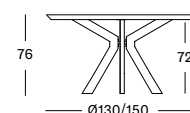

ALBERT DINING TABLE

ELLIPSE

- Natural varnished solid oak ellipse top and a black powder coated base.

240X115 TA539

€ 5355

280X115 TA540

€ 5710

ROUND

- Natural varnished solid oak round top and a black powder coated base.

DIA 130 TA437

€ 4385

DIA 150 TA438

€ 5355

Top Oak

Natural oak
W011

4 cm solid oak
beveled edge

Base Steel

Black
0M003