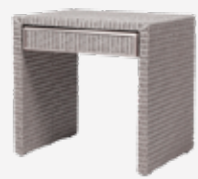

PONG NIGHT TABLE