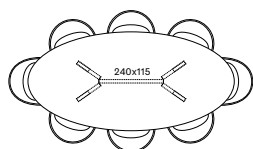

ALBERT DINING TABLE

ELLIPSE

- Natural varnished solid oak ellipse top and a black powder coated base.

240X115 TA539

€ 5355

280X115 TA540

€ 5710

ROUND

- Natural varnished solid oak round top and a black powder coated base.

DIA 130 TA437

€ 4385

DIA 150 TA438

€ 5355

Top Oak

Natural oak
W011

4 cm solid oak
beveled edge

Base Steel

Black
0M003