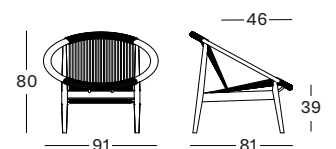

CUSHIONS	CAT. B	CAT. C	CAT. G	COM
Seat 2 cm polyether foam fabric usage CE249: 165 cm	CB249 € 198	CC249 € 225	CG249 € 265	CE249 € 198

Frame/Rope Wood/Polypropylene

Dark Oak/Linen
W012S038

TITUS LOUNGE CHAIR