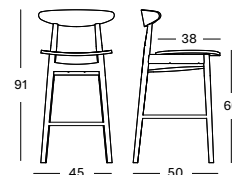

TEO COUNTER & BAR STOOLS

COUNTER STOOL CS015

- Counter stool with a plywood seat or upholstered seat.
- Available in black stained beech or natural varnished oak.
- Felt glides.

NEARLY BLACK PLYWOOD SEAT C005 € 645

NATURAL VARNISHED OAK PLYWOOD SEAT C014 € 840 **END OF LINE***

NATURAL VARNISHED OAK CHESTNUT SEAT V1313 € 895 **END OF LINE***

BAR STOOL BS015

- Bar stool with a plywood seat or upholstered seat.
- Available in black stained beech.
- Felt glides.

NEARLY BLACK PLYWOOD SEAT C005 € 665

Frame Wood

Seat Plywood

Vegan Leather