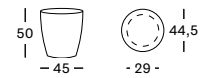

SAYA PLANT POTS

SAYA ROUND GF001T001

€ 520

- Set of 2 plant pots
- Hand shaped clay
- Kiln fired ceramic
- Drainage hole

SAYA OVAL GF002T001

€ 590

- Set of 2 plant pots
- Hand shaped clay
- Kiln fired ceramic
- Drainage hole

SAYA CONIC GF003T001

€ 520

- Set of 2 plant pots
- Hand shaped clay
- Kiln fired ceramic
- Drainage hole

PLANT POT FEET SET SE027

€ 21

- Set of 6 black rubber feet to raise your plant pot off the ground.

Material Clay

Terracotta
T001