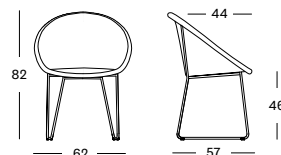

Seat Lloyd Loom

All colours
see page 8