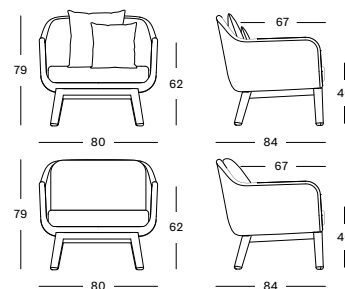

Seat Lloyd Loom

All colours
see page 8