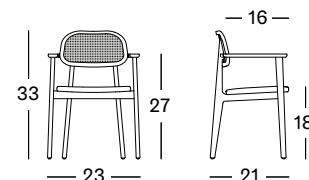

Frame Wood

Seat Upholstered

MARU DINING TABLE

MARU ROUND

MARU OVAL

ROUND

- Natural varnished solid oak round table top with a slatted conic oak base.
- Dia 130 cm top / dia 50 cm base.
- Dia 150 cm top / dia 60 cm base.