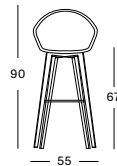

COUNTER STOOL OAK BASE CS018

€ 700

BAR STOOL OAK BASE BS017

€ 715

Base Wood

Natural oak
0W011

Seat Lloyd Loom

All colours
see page 8