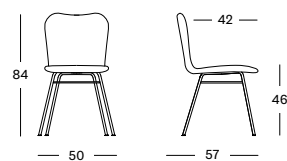

Base Steel A

Black
0M003

Wood

Natural oak
0W011

Black stained
0W003

Seat Lloyd Loom

All colours
see page 8

YANN DINING CHAIRS