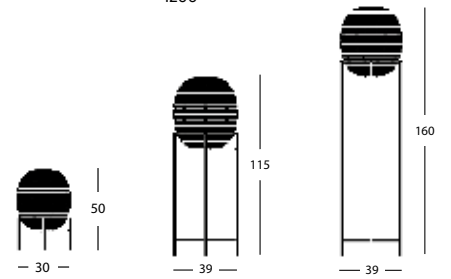

SARI LAMPS

SARI

FLOOR / TABLE LAMP SMALL LA017

€ 340

1. Hand made rattan shade with a black powder coated steel base.
2. 2,5 m black fabric electrical cable with hand switch and EU plug.
   - E27 LED bulb included (4W, 60mm globe, 2700 K, 470 lm).

FLOOR LAMP MEDIUM LA018

€ 605

1. Hand made rattan shade with a black powder coated steel base.
2. 4 m black fabric electrical cable with foot switch and EU plug.
   - E27 LED bulb included (4W, 60mm globe, 2700 K, 470 lm).

FLOOR LAMP LARGE LA019

€ 655

1. Hand made rattan shade with a black powder coated steel base.
2. 4 m black fabric electrical cable with foot switch and EU plug.
   - E27 LED bulb included (4W, 60mm globe, 2700 K, 470 lm).

Frame Steel

Black
M003

Shade Rattan

Natural
I206