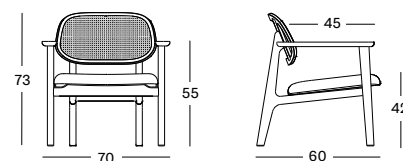

Black
V0202

Chestnut
V1313

BASKET TABLES

BASKET TABLE
SMALL

BASKET TABLE
MEDIUM

BASKET SIDE TABLE

- Black powder coated steel frame with rattan basket and solid oak top.

SMALL AC002