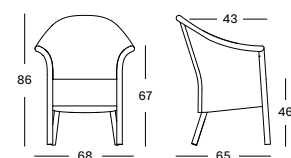

Seat / Frame Lloyd Loom

All colours
see page 8