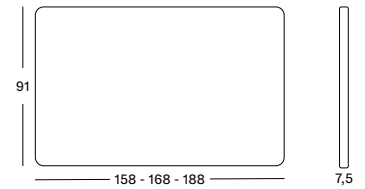

LUCA

Lloyd Loom headboard suitable for bed width:

- HB033 for 140/150 cm
- HB013 for 160 cm
- HB023 for 180 cm

HEADBOARD 158 HB033 € 675

HEADBOARD 168 HB013 € 700

HEADBOARD 188 HB023 € 785

Frame Lloyd Loom

All colours
see page 8