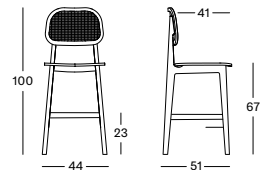

BLACK STAINED OAK C015 € 620

NATURAL VARNISHED OAK C016 € 650

TOBACCO STAINED BEECH C017 € 635

Frame Wood

Seat Plywood

TEO COUNTER & BAR STOOLS

NEARLY BLACK PLYWOOD
COUNTER STOOL

NATURAL VARNISHED OAK
COUNTER STOOL