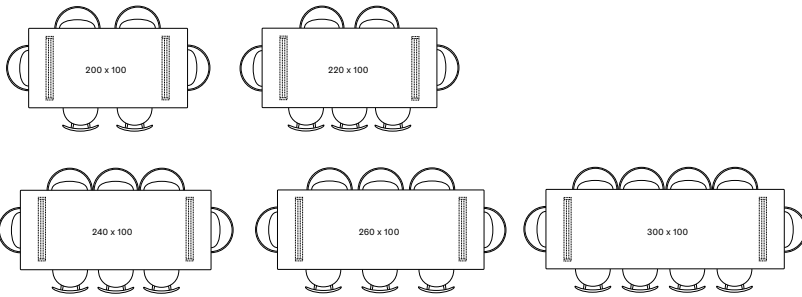

200X100 TA051	€ 3875
220X100 TA052	€ 4055
240X100 TA053	€ 4225
260X100 TA054	€ 4385
300X100 TA055	€ 4795

ALBERT DINING TABLE

ALBERT

- Rectangular dining table with a natural varnished solid oak top with beveled edge in 1 or 2 pieces and a black powder coated A-base, or a black X-base.
- All bases can be mounted in 2 different mounting positions depending on the placement of your chairs.
- Custom sizes upon request: max 120 cm width and 300 cm length.