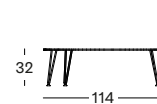

IVO COLLECTION

IVO TABLES

- Aluminium frame with a HDPE wicker and a HPL top.

SIDE TABLE DIA 44 GT008 € 590

COFFEE TABLE DIA 77 GT007 € 900

COFFEE TABLE DIA 93 GT006 € 1125

IVO PLANT STAND

- Black powder coated steel frame with a HDPE wicker plant basket.
- Plastic saucer included.

SMALL DIA 29X36H GA901 € 260

MEDIUM DIA 40X45H GA902 € 330

LARGE DIA 29X65H GA903 € 350

Basket HDPE wicker

Black
S010

Top HPL

Black
H055

Frame Steel

Black
M007

Basket HDPE wicker

Black
S010

ROZY COLLECTION

ROZY SIDE & COFFEE TABLE

- Epoxy and black powder coated steel frame with a black HPL top.

SIDE TABLE GT001 € 490

COFFEE TABLE GT002 € 998

Frame Steel

Black
M007

Top HPL

Black
H055

ANTON COLLECTION

ANTON SIDE & COFFEE TABLE

- Untreated solid teak base with a teak table top.

SIDE TABLE DIA 40 GT184 € 330

COFFEE TABLE DIA 70 GT187 € 525

Frame/Top Teak

Untreated teak
W002