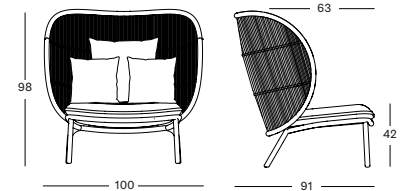

KODO COLLECTION by Studio Segers

KODO COCOON GC044 € 1240

- Polypropylene rope on a powder coated aluminium frame.

CUSHIONS	CAT. B	CAT. C	CAT. G	COM
Seat cushion 12 cm quick dry foam fabric usage QE142: 180 cm	QB142 € 398	QC142 € 425	QG142 € 480	QE142 € 398
Deco 40x40 polyester fibre filling	CB092 € 87	CC092 € 98	CG092 € 112	CE092 € 87
Deco 60x60 polyester fibre filling	CB123 € 114	CC123 € 125	CG123 € 150	CE123 € 114

Frame/Seat Aluminium/ Polypropylene rope

QUICK SHIP SET COMBI 1 FOSSIL GREY ALMOND GC044A033S033QSS11 € 1953

QUICK SHIP SET COMBI 1 DUNE WHITE ALMOND GC044A045S045QSS11 € 1953

1. Set including:
2. 1x Kodo cocoon in Fossil Grey or Dune White
   - 1x seat cushion in Almond P0303 (cat. C)
   - 2x deco cushion 40x40 in Blush S2929 (cat. B)
   - 1x deco cushion 60x60 in Olive Green S2727 (cat. B)

QUICK SHIP SET COMBI 1 FOSSIL GREY FIG GREEN GC044A033S033QSS14 € 1964

QUICK SHIP SET COMBI 1 DUNE WHITE FIG GREEN GC044A045S045QSS14 € 1964

1. Set including:
2. 1x Kodo cocoon in Fossil Grey or Dune White
   - 1x seat cushion in Almond P0303 (cat. C)
   - 2x deco cushion 40x40 in Olive Green S2727 (cat. B)
   - 1x deco cushion 60x60 in Fig Green M0303 (cat. C)

QUICK SHIP SET COMBI 1 FOSSIL GREY PINE GREEN GC044A033S033QSS15 € 1964

QUICK SHIP SET COMBI 1 DUNE WHITE PINE GREEN GC044A045S045QSS15 € 1964

1. Set including:
2. 1x Kodo cocoon in Fossil Grey or Dune White
   - 1x seat cushion in Almond P0303 (cat. C)
   - 2x deco cushion 40x40 in Olive Green S2727 (cat. B)
   - 1x deco cushion 60x60 in Pine Green M0202 (cat. C)

DECO CUSHIONS polyester fibre filling	CAT. B	CAT. C	CAT. G	COM
35X50 Fabric usage: 45 cm	CB114 € 89	CC114 € 100	CG114 € 114	CE114 € 89
40X40 Fabric usage: 50 cm	CB092 € 87	CC092 € 98	CG092 € 112	CE092 € 87
45X50 Fabric usage: 55 cm	CB067 € 92	CC067 € 104	CG067 € 118	CE067 € 92
50X50 Fabric usage: 60 cm	CB115 € 98	CC115 € 112	CG115 € 125	CE115 € 98
60X60 Fabric usage: 70 cm	CB123 € 114	CC123 € 125	CG123 € 150	CE123 € 114

PROTECTIVE COVER PC007 € 315