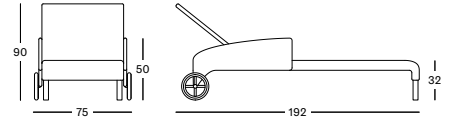

OUTDOOR LLOYD LOOM COLLECTION

DOVILE SUNLOUNGER WITH ARMS GC120 € 1398

- Treated Lloyd Loom weave on an aluminium frame.
- Should be stored indoors during humid and cold weather.

Frame/Seat Lloyd Loom

All colours
see page 10

CUSHION	CAT. B	CAT. C	CAT. G	COM
Removable cover with piping 3 cm polyether foam fabric usage CE120: 230 cm	CB120 € 300	CC120 € 330	CG120 € 435	CE120 € 300
Non-removable cover with piping 3 cm polyether foam fabric usage CE020: 240 cm	CB020 € 290	CC020 € 315	CG020 € 405	CE020 € 290