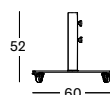

FLORENCE PARASOL 250X250

- Frame in clear varnished eucalyptus.
- Canopy standard with Canvas S0606, Sunbrella Solids on demand.

CANOPY SUNBRELLA CANVAS PA001W010BS06 € 1795

CANOPY SUNBRELLA SOLIDS PA001W010B € 2195

PARASOL BASE FOR 250X250 LG003M011 € 750

- Powder coated steel plate with zinc plating.
- Black swivel castors with lock.

FLORENCE PARASOL 300X300

- Frame in clear varnished eucalyptus.
- Canopy standard with Canvas S0606, Sunbrella Solids on demand.

CANOPY SUNBRELLA CANVAS PA002W010BS06 € 2095

CANOPY SUNBRELLA SOLIDS PA002W010B € 2495

PARASOL BASE 300X300/350X350 LG004M011 € 750

- Powder coated steel plate with zinc plating.
- Black swivel castors with lock.

FLORENCE PARASOL 350X350

- Frame in clear varnished eucalyptus.
- Canopy standard with Canvas S0606, Sunbrella Solids on demand.

CANOPY SUNBRELLA CANVAS PA003W010BS06 € 1995

CANOPY SUNBRELLA SOLIDS PA003W010B € 2595

PARASOL BASE 300X300/350X350 LG004M011 € 750

- Powder coated steel plate with zinc plating.
- Black swivel castors with lock.

Frame Wood

Eucalyptus W010

Base Steel

Champagne M011

Canopy fabric Sunbrella Solids cat. B
In stock

CANVAS S0606

Canopy fabric Sunbrella Solids cat. B
On demand

LIN S1212

LONDON STONE S0808

MINERAL BLUE S1010

DARK SMOKE S0909

BLUSH S2929

BLACK S1515

AMBER S3030

OLIVE GREEN S2727

CARBON BEIGE S2828