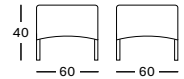

GLASS FOR DOVILE SIDE TABLE GL020 € 85 END OF LINE*