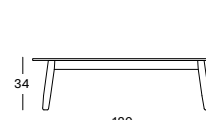

DAVID SIDE & COFFEE TABLES

- Stained brushed teak base with a Flint ceramic table top.

SIDE TABLE 41X41 GT055 € 920

COFFEE TABLE 129X45 GT054 € 1530

COFFEE TABLE 120X120 GT058 € 3100

Frame Teak

Aged Teak
W092

Top Ceramic

Flint
K001