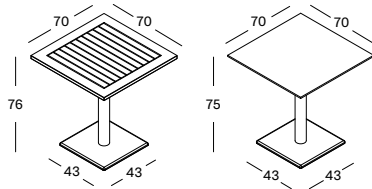

BISTRO COLLECTION

QUADRO 70X70 BI202

- Bistro dining table with a 2 cm untreated teak top or a 1 cm black HPL top and a matt epoxy and black powder coated steel base.
- Other tops available on request with MOQ 20 pcs: up to max 80x80 cm.

Base Steel

Black
M007

Top Teak

Untreated teak
W002

HPL

Black
H055

TEAK TOP UNTREATED

€ 630

HPL TOP BLACK

€ 915