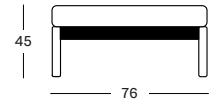

Frame Teak

Untreated teak  
W002

Seat Polypropylene rope

Anthracite  
S026