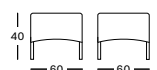

SAFI COLLECTION

SAFI DINING CHAIR GD022 € 655

- Polyethylene wicker on an aluminium frame.

CUSHION	CAT. B	CAT. C	CAT. G	COM
Seat cushion 4 cm polyether foam fabric usage CE233: 60 cm	CB233 € 122	CC233 € 133	CG233 € 168	CE233 € 122

Frame/Seat Synthetic wicker

PROTECTIVE COVER PC001 € 200

SAFI DINING TABLE DIA 120 GT018 € 970

- Polyethylene wicker on an aluminium frame.
- Optional glass top available.

GLASS FOR SAFI DINING TABLE GL003 € 230

Frame/Top Synthetic wicker

SAFI SUNLOUNGER

- Polyethylene wicker on a an aluminium frame.

SAFI SUNLOUNGER NO ARMS GC096 € 1425

SAFI SUNLOUNGER WITH ARMS GC020 € 1565

CUSHION	CAT. B	CAT. C	CAT. G	COM
Removable cover with piping 3 cm polyether foam fabric usage CE120: 230 cm	CB120 € 300	CC120 € 330	CG120 € 435	CE120 € 300
Non-removable cover with piping 3 cm polyether foam fabric usage CE020: 240 cm	CB020 € 290	CC020 € 315	CG020 € 405	CE020 € 290

Frame/Seat Synthetic wicker

PROTECTIVE COVER PC046 SAFI SUNLOUNGER NO ARMS € 460

PROTECTIVE COVER PC047 SAFI SUNLOUNGER WITH ARMS € 460

SAFI SIDE TABLE GT019 € 485

- Polyethylene wicker on an aluminium frame.
- Optional glass top available.

GLASS FOR SAFI SIDE TABLE GL130 € 85

Frame Synthetic wicker