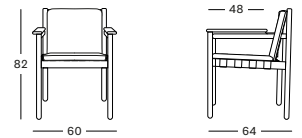

## PROTECTIVE COVER PC043 € 450

**ODA DINING CHAIR GD021 € 530**

- Polypropylene strap on a solid untreated teak frame.

CUSHIONS	CAT. B	CAT. C	CAT. G	COM
Seat + back cushion 3 cm quick dry foam fabric usage QE318: 124 cm	QB318 € 195	QC318 € 215	QG318 € 255	QE318 € 195