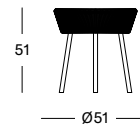

LOOP SUNLOUNGER GC078

- Black polyethylene fibre on powder coated aluminium frame.
- Polypropylene rope on powder coated aluminium frame (Dune White, Taupe, Fossil Grey).

SUNLOUNGER BLACK € 1350

SUNLOUNGER ROPE € 1595