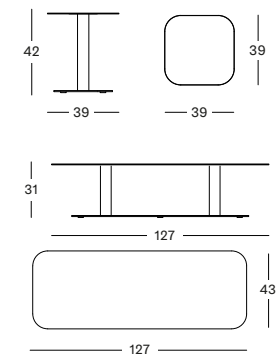

KODO COLLECTION by Studio Segers

KODO SIDE TABLE GT047

- Powder coated aluminium frame with an aluminium top or ceramic top (12 mm).

ALU TOP 39X39	€ 400
FLINT CERAMIC TOP 41X41	€ 850
SHARDS CERAMIC TOP 41X41	€ 810
PORTLAND CERAMIC TOP 41X41	€ 810

KODO COFFEE TABLE GT048

- Powder coated aluminium frame with an aluminium top or ceramic top (12 mm).

ALU TOP 127X43	€ 750
FLINT CERAMIC TOP 129X45	€ 1650
SHARDS CERAMIC TOP 129X45	€ 1515
PORTLAND CERAMIC TOP 129X45	€ 1515

Frame Aluminium

Top Aluminium

Ceramic

ALU TOP

CERAMIC TOP