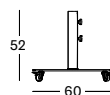

FLORENCE PARASOL 250X250

- Frame in clear varnished eucalyptus.
- Canopy standard with Canvas S0606, Sunbrella Solids on demand.

CANOPY SUNBRELLA CANVAS PA001W010BS06 € 1795

CANOPY SUNBRELLA SOLIDS PA001W010B € 2195

PARASOL BASE FOR 250X250 LG003M011 € 750

- Powder coated steel plate with zinc plating.
- Black swivel castors with lock.

FLORENCE PARASOL 300X300

- Frame in clear varnished eucalyptus.
- Canopy standard with Canvas S0606, Sunbrella Solids on demand.

CANOPY SUNBRELLA CANVAS PA002W010BS06 € 2095

CANOPY SUNBRELLA SOLIDS PA002W010B € 2495

PARASOL BASE 300X300/350X350 LG004M011 € 750

- Powder coated steel plate with zinc plating.
- Black swivel castors with lock.

FLORENCE PARASOL 350X350

- Frame in clear varnished eucalyptus.
- Canopy standard with Canvas S0606, Sunbrella Solids on demand.

CANOPY SUNBRELLA CANVAS PA003W010BS06 € 1995

CANOPY SUNBRELLA SOLIDS PA003W010B € 2595

PARASOL BASE 300X300/350X350 LG004M011 € 750

- Powder coated steel plate with zinc plating.
- Black swivel castors with lock.

Frame Wood

Eucalyptus W010

Base Steel

Champagne M011

Canopy fabric Sunbrella Solids cat. B
In stock

CANVAS S0606

Canopy fabric Sunbrella Solids cat. B
On demand

LIN S1212

LONDON STONE S0808

MINERAL BLUE S1010

DARK SMOKE S0909

BLUSH S2929

BLACK S1515

AMBER S3030

OLIVE GREEN S2727

CARBON BEIGE S2828