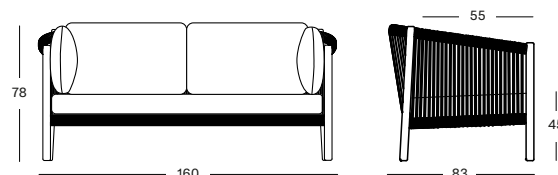

DECO CUSHIONS polyester fibre filling	CAT. B	CAT. C	CAT. G	COM
35X50 Fabric usage: 45 cm	CB114	CC114	CG114	CE114
	€ 89	€ 100	€ 114	€ 89
40X40 Fabric usage: 50 cm	CB092	CC092	CG092	CE092
	€ 87	€ 98	€ 112	€ 87
45X50 Fabric usage: 55 cm	CB067	CC067	CG067	CE067
	€ 92	€ 104	€ 118	€ 92
50X50 Fabric usage: 60 cm	CB115	CC115	CG115	CE115
	€ 98	€ 112	€ 125	€ 98
60X60 Fabric usage: 70 cm	CB123	CC123	CG123	CE123
	€ 114	€ 125	€ 150	€ 114

PROTECTIVE COVER PC003 € 355