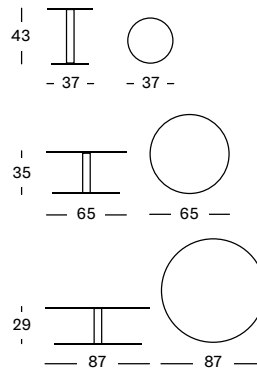

KODO COLLECTION by Studio Segers

KODO ROUND SIDE TABLE GT141

- Powder coated aluminium frame with an aluminium top or ceramic top (12 mm).

ALU TOP DIA 37	€ 425
FLINT CERAMIC TOP DIA 40	€ 1050
SHARDS CERAMIC TOP DIA 40	€ 970
PORTLAND CERAMIC TOP DIA 40	€ 970

KODO ROUND COFFEE TABLE DIA 68 GT142

- Powder coated aluminium frame with an aluminium top or ceramic top (12 mm).

ALU TOP DIA 65	€ 920
FLINT CERAMIC TOP DIA 68	€ 1760
SHARDS CERAMIC TOP DIA 68	€ 1595
PORTLAND CERAMIC TOP DIA 68	€ 1595

KODO ROUND COFFEE TABLE DIA 90 GT143

- Powder coated aluminium frame with an aluminium top or ceramic top (12 mm).

ALU TOP DIA 87	€ 1215
FLINT CERAMIC TOP DIA 90	€ 2430
SHARDS CERAMIC TOP DIA 90	€ 2150
PORTLAND CERAMIC TOP DIA 90	€ 2150

Frame Aluminium

Top Aluminium

Ceramic

ALU TOP

CERAMIC TOP