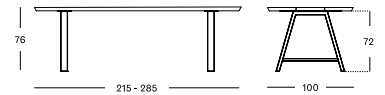

Top Teak

Untreated teak W002