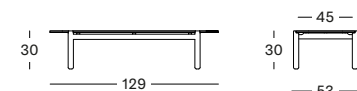

Top Ceramic

ODA COFFEE TABLE DIA 68 GT150

- Solid untreated teak frame with a ceramic top (12 mm).

FLINT CERAMIC TOP	€ 1075
SHARDS CERAMIC TOP	€ 1000
PORTLAND CERAMIC TOP	€ 1000

ODA COFFEE TABLE DIA 90 GT151

- Solid untreated teak frame with ceramic top (12 mm).

FLINT CERAMIC TOP	€ 1375
SHARDS CERAMIC TOP	€ 1270
PORTLAND CERAMIC TOP	€ 1270

ODA COFFEE TABLE 129X53 GT147

- Solid untreated teak frame with a ceramic top (12 mm).

FLINT CERAMIC TOP	€ 1675
SHARDS CERAMIC TOP	€ 1510
PORTLAND CERAMIC TOP	€ 1510