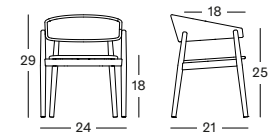

Frame Teak

Seat Wicker