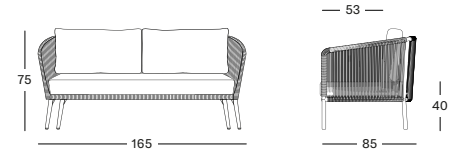

Frame Aluminium

Dune White  
A045

Seat Polypropylene rope

Flax  
S049

**QUICK SHIP SET SANTAL GC003A045S049QSS1 € 3215**

- Set including:
- 1x Akari lounge sofa 2,5S in Dune White
  - 1x seat cushion and 2x back cushion in Santal M0606 (cat. G)