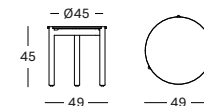

Top Ceramic

ODA COFFEE TABLE DIA 68 GT150

- Solid untreated teak frame with a ceramic top (12 mm).

FLINT CERAMIC TOP	€ 1075
SHARDS CERAMIC TOP	€ 1000
PORTLAND CERAMIC TOP	€ 1000

ODA COFFEE TABLE DIA 90 GT151

- Solid untreated teak frame with ceramic top (12 mm).

FLINT CERAMIC TOP	€ 1375
SHARDS CERAMIC TOP	€ 1270
PORTLAND CERAMIC TOP	€ 1270

ODA COFFEE TABLE 129X53 GT147

- Solid untreated teak frame with a ceramic top (12 mm).

FLINT CERAMIC TOP	€ 1675
SHARDS CERAMIC TOP	€ 1510
PORTLAND CERAMIC TOP	€ 1510