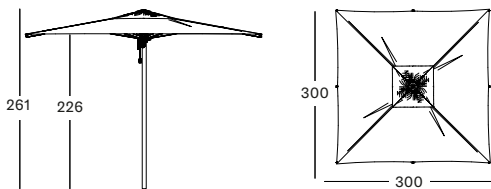

PARASOL BASE 300X300/350X350 LG004M011 € 750

- Powder coated steel plate with zinc plating.
- Black swivel castors with lock.

FLORENCE PARASOL 350X350

- Frame in clear varnished eucalyptus.
- Canopy standard with Canvas S0606, Sunbrella Solids on demand.

CANOPY SUNBRELLA CANVAS PA003W010BS06 € 1995

CANOPY SUNBRELLA SOLIDS PA003W010B € 2595