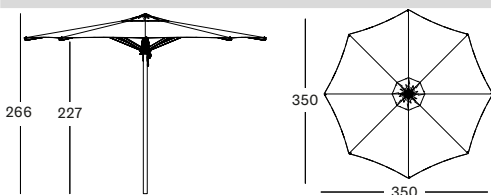

PARASOL BASE 300X300/350X350 LG004M011 € 750

- Powder coated steel plate with zinc plating.
- Black swivel castors with lock.

Frame Wood

Eucalyptus W010

Base Steel

Champagne M011

Canopy fabric Sunbrella Solids cat. B
In stock

CANVAS S0606

Canopy fabric Sunbrella Solids cat. B
On demand

LIN S1212

LONDON STONE S0808

MINERAL BLUE S1010

DARK SMOKE S0909

BLUSH S2929

BLACK S1515

AMBER S3030

OLIVE GREEN S2727

CARBON BEIGE S2828