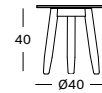

## DAVID ROUND SIDE & COFFEE TABLES

- Stained brushed teak base with a Flint ceramic table top.

SIDE TABLE DIA 40 GT059 € 660

COFFEE TABLE DIA 68 GT082 € 960

Frame Teak

Aged Teak  
W092

Top Ceramic

Flint  
K001