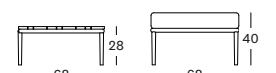

LEO MODULAR CENTER GC049 € 770

END OF LINE*

- Acrylic rope on a powder coated aluminium frame.

CUSHIONS	CAT. B	CAT. C	CAT. G	COM
Seat + back cushion 12 cm quick dry foam polyester fibre filling fabric usage QE362: 185 cm	QB362	QC362	QG362	QE362
	€ 535	€ 575	€ 690	€ 535

Frame Aluminium Teak

Lava
A013

Untreated teak
W002