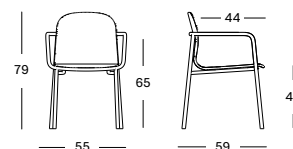

Seat Wicker