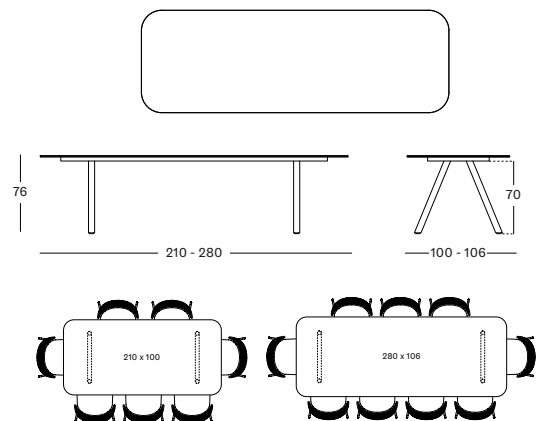

KODO COLLECTION by Studio Segers

KODO DINING CHAIR GD041 € 570

- Polypropylene rope on a powder coated aluminium frame.
- Stackable with care.

CUSHION	CAT. B	CAT. C	CAT. G	COM
Seat cushion 4 cm quick dry foam fabric usage QE141: 60 cm	QB141	QC141	QG141	QE141
	€ 135	€ 145	€ 165	€ 135

Frame/Seat Aluminium/ Polypropylene rope

QUICK SHIP SET FOSSIL GREY ALMOND GD041A033S033QSS1 € 705

QUICK SHIP SET DUNE WHITE ALMOND GD041A045S045QSS1 € 705

1. Set including:
2. 1x Kodo dining chair in Fossil Grey or Dune White
   - 1x seat cushion in Almond P0303 (cat. C)

PROTECTIVE COVER PC001 € 200

PROTECTIVE COVER PC020 (4X) € 205

KODO DINING TABLE 210X100 GT049

- Powder coated aluminium frame with a ceramic top (12 mm)

FLINT CERAMIC TOP € 4855

SHARDS CERAMIC TOP € 4100

PORTLAND CERAMIC TOP € 4100

Frame Aluminium

Top Ceramic

KODO DINING TABLE 280X106 GT050

- Powder coated aluminium frame with a ceramic top (12 mm)

FLINT CERAMIC TOP € 5400

SHARDS CERAMIC TOP € 4595

PORTLAND CERAMIC TOP € 4595

PROTECTIVE COVER PC053 KODO DINING TABLE 210X100 € 750

PROTECTIVE COVER PC048 KODO DINING TABLE 280X106 € 850