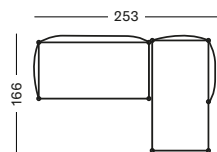

LENTO COLLECTION by Bertrand Lejoly

LENTO MODULAR SET 1

1. Set including:
2. 1x Lento modular corner right seat & back cushions
   - 1x Lento modular chaise longue left seat & back cushions

CAT. B	CAT. C	CAT. G	COM
€ 7283	€ 7478	€ 7738	€ 7283

PROTECTIVE COVER PC035 € 975