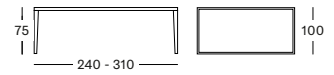

Frame Teak

Untreated Teak
W002

Top Ceramic

Masai Blanco
K004