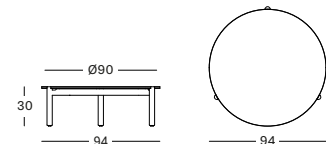

Frame Teak

Top Ceramic