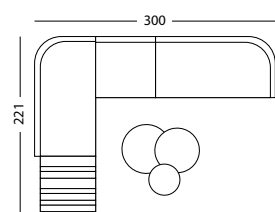

- Set including:
- 2x Leo modular corner left seat & back cushions
  - 1x Leo modular center 1x seat & back cushions
  - 1x Leo modular coffee table
  - 1x Leo side table dia 45
  - 1x Leo coffee table dia 60
  - 1x Leo coffee table dia 70