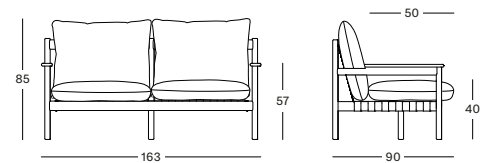

QUICK SHIP SET SIENNA GC201W002S047QSS1 € 3005

1. Set including:
2. 1x Oda lounge sofa 2.5S in untreated teak
   - 2x seat cushion and 2x back cushion in Sienna M0505 (cat. G)

PROTECTIVE COVER PC059 € 370

ODA LOUNGE SOFA 3S GC202 € 2240

- Polypropylene strap on a solid untreated teak frame.

CUSHIONS	CAT. B	CAT. C	CAT. G	COM
3 Seat + 3 back cushions 14 cm quick dry foam polyester fibre filling fabric usage QE312: 580 cm	QB312 € 1605	QC312 € 1710	QG312 € 1810	QE312 € 1605