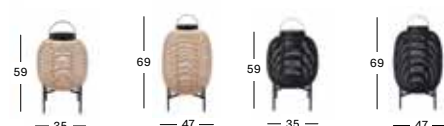

TIKA COLLECTION

TIKA LANTERN

Outdoor lamp with solar led module:

- 3W solar LED module with light sensor included
- Warm white light (2700K)
- EU/UK/US/AU adapter included
- 5-6 hours light per full charge

LANTERN SMALL GI002 € 498

LANTERN LARGE GI003 € 560

TIKA LANTERN STEEL BASE

LANTERN STEEL BASE SMALL GI0020M007 € 550

LANTERN STEEL BASE LARGE GI0030M007 € 630

TIKA LANTERN TEAK BASE

LANTERN TEAK BASE SMALL BLACK GI0020W002 € 580

LANTERN TEAK BASE LARGE BLACK GI0030W002 € 650

SOLAR MODULE PRLAM0057 € 170

Frame Synthetic wicker

Black
S010

Camel
S022

Base Steel

Black
OM007

Untreated teak
OW002

MAYA COLLECTION

MAYA LAMP

Outdoor lamp with solar led module:

- 3W solar LED module with light sensor included
- Warm white light (2700K)
- EU/UK/US/AU adapter included
- 5-6 hours light per full charge

MAYA LAMP SMALL GI007 € 625

MAYA LAMP LARGE GI008 € 675

SOLAR MODULE PRLAM0057 € 170

Frame Aluminium

Black
A007

Slats Teak

Untreated teak
W002