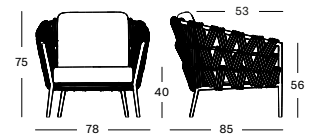

LEO COLLECTION

LEO LOUNGE CHAIR GC034 € 1200

- Acrylic rope on a powder coated aluminium frame.

CUSHIONS	CAT. B	CAT. C	CAT. G	COM
Seat + back cushion 12 cm quick dry foam polyester fibre filling fabric usage QE071: 180 cm	QB071	QC071	QG071	QE071
	€ 380	€ 400	€ 500	€ 380

Frame Aluminium

Lava
A013

Seat Acrylic rope

Lava
S013

QUICK SHIP SET ZINC GC034A013S013QSS1 € 1600

1. Set including:
2. 1x Leo lounge chair in Lava
   - 1x seat cushion and 1x back cushion in Savane Zinc S2121 (cat. C)

PROTECTIVE COVER PC055 € 275

LEO LOUNGE SOFA GC035 € 1975

- Acrylic rope on a powder coated aluminium frame.

CUSHIONS	CAT. B	CAT. C	CAT. G	COM
2 Seat + 2 back cushions 12 cm quick dry foam polyester fibre filling fabric usage QE072: 350 cm	QB072	QC072	QG072	QE072
	€ 860	€ 920	€ 1160	€ 860

Frame Aluminium

Lava
A013

Seat Acrylic rope

Lava
S013

QUICK SHIP SET ZINC GC035A013S013QSS1 € 2895

1. Set including:
2. 1x Leo lounge sofa in Lava
   - 2x seat cushion and 2x back cushion in Savane Zinc S2121 (cat. C)