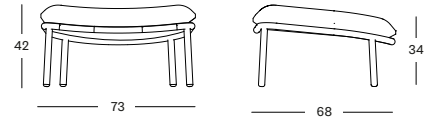

KODO COLLECTION by Studio Segers

KODO FOOTREST GC046 € 410

- Powder coated aluminium frame.

CUSHION	CAT. B	CAT. C	CAT. G	COM
Seat cushion 12 cm quick dry foam fabric usage QE142: 180 cm	QB142 € 398	QC142 € 425	QG142 € 480	QE142 € 398

QUICK SHIP SET FOSSIL GREY ALMOND GC046A033QSS1 € 835

QUICK SHIP SET DUNE WHITE ALMOND GC046A045QSS1 € 835

1. Set including:
2. 1x Kodo footrest in Fossil Grey or Dune White
   - 1x seat cushion in Almond P0303 (cat. C)

PROTECTIVE COVER PC068 € 175

Frame Aluminium

Fossil Grey
A033

Dune White
A045