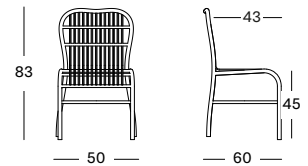

LUCY COLLECTION

LUCY DINING CHAIR GD064 € 460

- Polyethylene wicker on an aluminium frame.
- Stackable (max. 4 chairs / handle with care to avoid damage).

CUSHION	CAT. B	CAT. C	CAT. G	COM
Seat cushion 2 cm polyether foam fabric usage CE165: 60 cm	CB165 € 122	CC165 € 132	CG165 € 160	CE165 € 122
Seat + back cushion 2 cm polyether foam polyester fibre filling fabric usage CE166: 100 cm	CB166 € 220	CC166 € 230	CG166 € 275	CE166 € 220

Frame/Seat Synthetic wicker

Off white
S003