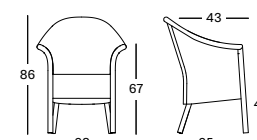

Frame/Seat Synthetic wicker

PROTECTIVE COVER PC001 € 200

REMI

REMI DINING CHAIR GD183

- Polypropylene rope on an aluminium frame with an untreated teak base.

TEAK BASE € 798

CUSHION	CAT. B	CAT. C	CAT. G	COM
Seat cushion 2 cm polyether foam fabric usage CE077: 60 cm	CB077 € 98	CC077 € 108	CG077 € 137	CE077 € 98