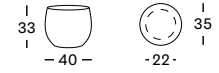

### Material Clay

Terracotta  
T001

**FLORENCE PARASOL 250X250**

- Frame in clear varnished eucalyptus.
- Canopy standard with Canvas S0606, Sunbrella Solids on demand.

**CANOPY SUNBRELLA CANVAS** PA001W010BS06 € 1795