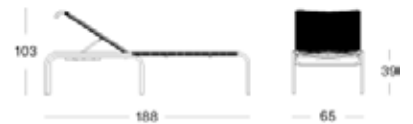

### Aluminium/Polypropylene rope

Dune White  
A045S045

Taupe  
A011S011

Fossil Grey  
A033S033

CUSHIONS	CAT. B	CAT. C	CAT. G	COM
Seat cushion 3 cm polyether foam fabric usage CE235: 240 cm	CB235 € 280	CC235 € 315	CG235 € 410	CE235 € 280