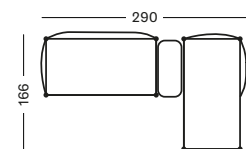

LENTO MODULAR SET 3

1. Set including:
2. 1x Lento modular corner right seat & back cushions
   - 1x Lento modular chaise longue left seat & back cushions
   - 1x Lento modular connecting side table with Portland ceramic top

CAT. B	CAT. C	CAT. G	COM
€ 8118	€ 8313	€ 8573	€ 8118

PROTECTIVE COVER PC037 € 1075