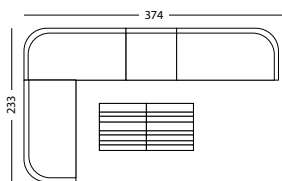

LEO MODULAR SET 4 LEFT	CAT. B	CAT. C	CAT. G	COM

1. Set including:
2. 1x Leo modular corner left seat & back cushions
   - 2x Leo modular corner right seat & back cushions
   - 1x Leo modular center seat & back cushion
   - 2x Leo modular coffee table

€ 10795	€ 11054	€ 11730	€ 10795

END OF LINE*

PROTECTIVE COVER PC016	€ 1225