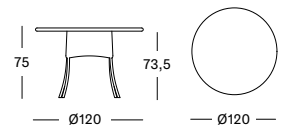

GLASS FOR SAFI DINING TABLE GL003 € 230

Frame/Top Synthetic wicker