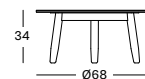

## DAVID ROUND SIDE & COFFEE TABLES

- Stained brushed teak base with a Flint ceramic table top.

SIDE TABLE DIA 40 GT059 € 660

COFFEE TABLE DIA 68 GT082 € 960

Frame Teak

Aged Teak  
W092

Top Ceramic

Flint  
K001