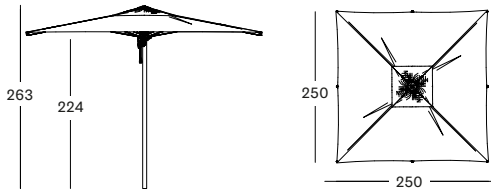

**CANOPY SUNBRELLA SOLIDS** PA001W010B € 2195

**PARASOL BASE FOR 250X250** LG003M011 € 750

- Powder coated steel plate with zinc plating.
- Black swivel castors with lock.

**FLORENCE PARASOL 300X300**

- Frame in clear varnished eucalyptus.
- Canopy standard with Canvas S0606, Sunbrella Solids on demand.