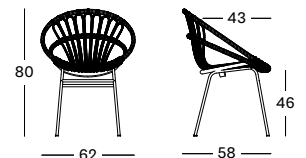

Seat Wicker

Black
S010

Camel
S022

PROTECTIVE COVER PC001 € 200

ROY LAZY CHAIR GC061 € 645

- Polyethylene wicker on an aluminium frame with an epoxy and black powder coated steel frame.

CUSHION	CAT. B	CAT. C	CAT. G	COM
Seat cushion 2 cm polyether foam fabric usage CE172: 65 cm	CB172 € 116	CC172 € 130	CG172 € 165	CE172 € 116

Frame Steel

Black
M007