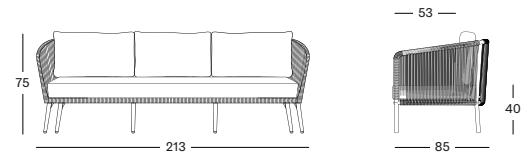

Frame Aluminium

Dune White  
A045

Seat Polypropylene rope

Flax  
S049

**QUICK SHIP SET SANTAL GC004A045S049QSS1 € 4248**

- Set including:
- 1x Akari lounge sofa 3S in Dune White
  - 1x seat cushion and 3x back cushion in Santal M0606 (cat. G)