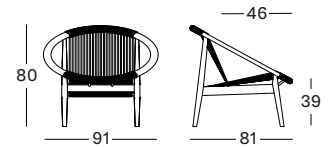

### Frame/Rope Wood/Polypropylene

Untreated teak/  
Dune White  
W002S045

Untreated teak/  
Anthracite  
W002S026

Untreated teak/  
Dark Green  
W002S050

Brushed black/  
Onyx Black  
W006S034