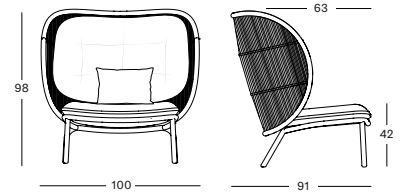

## KODO COCOON GC044 € 1240

- Polypropylene rope on a powder coated aluminium frame.

Frame/Seat Aluminium/ Polypropylene rope

CUSHIONS	CAT. B	CAT. C	CAT. G	COM
Seat cushion 12 cm quick dry foam fabric usage QE142: 180 cm	QB142 € 398	QC142 € 425	QG142 € 480	QE142 € 398
Back cushion polyester fibre filling fabric usage CE144: 210 cm	CB144 € 320	CC144 € 350	CG144 € 410	CE144 € 320
Deco 35x50 polyester fibre filling	CB114 € 89	CC114 € 100	CG114 € 114	CE114 € 89