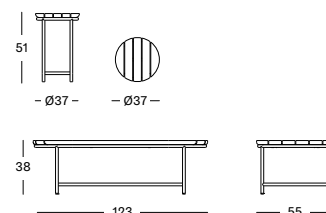

WICKED COLLECTION by Alain Gilles

WICKED DINING CHAIR GD185 € 475

- Polyethylene wicker on a black or white powder coated aluminium frame.

BLACK / TAUPE

WHITE / NATURAL

CUSHION	CAT. B	CAT. C	CAT. G	COM
Seat cushion 2 cm polyether foam fabric usage CE195: 45 cm	CB195 € 102	CC195 € 112	CG195 € 145	CE195 € 102

PROTECTIVE COVER PC001 € 200

WICKED DINING TABLE

- Powder coated aluminium base in black or white with an untreated teak top.

DINING TABLE 200X90 GT166 € 2295 **END OF LINE***

DINING TABLE 250X90 GT167 € 2850 **END OF LINE***

WICKED SIDE & COFFEE TABLES

- Powder coated aluminium base in black or white with an untreated teak top.

SIDE TABLE DIA 37 GT070 € 310

COFFEE TABLE 123X55 GT071 € 860

Frame Aluminium

Seat Wicker

Base Aluminium

Top Teak

Base Aluminium

Top Teak