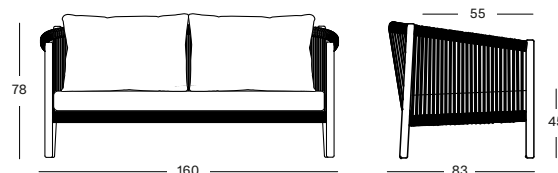

LENTO COLLECTION by Bertrand Lejoly

LENTO LOUNGE SOFA 2.5S GC137 € 2400

- Polypropylene rope on a powder coated aluminium frame with teak legs.

CUSHION COMBI 1	CAT. B	CAT. C	CAT. G	COM
1 Seat + 2 back cushions 12 cm quick dry foam polyester fibre filling fabric usage QE381: 400 cm	QB381	QC381	QG381	QE381
	€ 1195	€ 1260	€ 1370	€ 1195

CUSHION COMBI 2	CAT. B	CAT. C	CAT. G	COM
Seat + wing cushion 12 cm quick dry foam polyester fibre filling fabric usage QE382: 500 cm	QB382	QC382	QG382	QE382
	€ 1235	€ 1310	€ 1425	€ 1235

Frame Teak

Untreated teak
W002

Seat Polypropylene rope

Anthracite
S026

QUICK SHIP SET COMBI 1 STONE GC137W002S026QSS1 € 3770

Set including: • 1x Lento lounge sofa 2,5S in untreated teak

- 1x seat cushion and 2x back cushion in Stone T0202 (cat. G)

QUICK SHIP SET COMBI 2 STONE GC137W002S026QSS2 € 3825

Set including: • 1x Lento lounge sofa 2,5S in untreated teak

- 1x seat cushion and 1x wing cushion in Stone T0202 (cat. G)