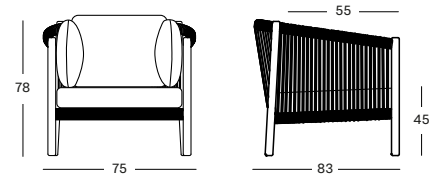

DECO CUSHIONS polyester fibre filling	CAT. B	CAT. C	CAT. G	COM
35X50 Fabric usage: 45 cm	CB114 € 89	CC114 € 100	CG114 € 114	CE114 € 89
40X40 Fabric usage: 50 cm	CB092 € 87	CC092 € 98	CG092 € 112	CE092 € 87
45X50 Fabric usage: 55 cm	CB067 € 92	CC067 € 104	CG067 € 118	CE067 € 92
50X50 Fabric usage: 60 cm	CB115 € 98	CC115 € 112	CG115 € 125	CE115 € 98
60X60 Fabric usage: 70 cm	CB123 € 114	CC123 € 125	CG123 € 150	CE123 € 114

PROTECTIVE COVER PC055 € 275