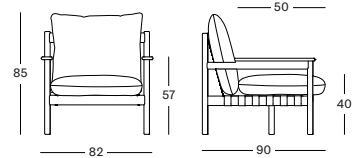

## ODA LOUNGE CHAIR GC200 € 1150

- Polypropylene strap on a solid untreated teak frame.

CUSHIONS	CAT. B	CAT. C	CAT. G	COM
Seat + back cushion 14 cm quick dry foam polyester fibre filling fabric usage QE310: 210 cm	QB310 € 540	QC310 € 570	QG310 € 585	QE310 € 540