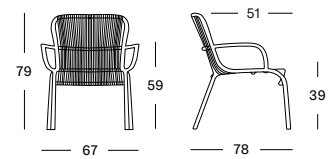

### Aluminium/Polypropylene rope

Dune White  
A045S045

Taupe  
A011S011

Fossil Grey  
A033S033

Moss  
A016S016

Terracotta  
A028S028