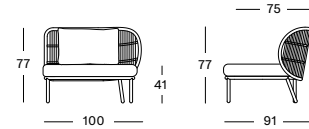

KODO COLLECTION by Studio Segers

KODO MODULAR

- Polypropylene rope on a powder coated aluminium frame.
- 2 connector pieces included per seating module.

Frame/Seat Aluminium/ Polypropylene rope

Dune White
A045S045

KODO MODULAR 1 SEATER LEFT GC157 € 1530

CUSHIONS	CAT. B	CAT. C	CAT. G	COM
Seat + back cushion 14 cm quick dry foam polyester fibre filling fabric usage QE420: 250 cm	QB420	QC420	QG420	QE420
	€ 625	€ 670	€ 698	€ 625

1 Seater Left