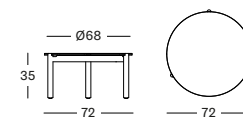

Top Ceramic

ODA COFFEE TABLE DIA 68 GT150

- Solid untreated teak frame with a ceramic top (12 mm).

FLINT CERAMIC TOP	€ 1075
SHARDS CERAMIC TOP	€ 1000
PORTLAND CERAMIC TOP	€ 1000

ODA COFFEE TABLE DIA 90 GT151

- Solid untreated teak frame with ceramic top (12 mm).

FLINT CERAMIC TOP	€ 1375
SHARDS CERAMIC TOP	€ 1270
PORTLAND CERAMIC TOP	€ 1270

ODA COFFEE TABLE 129X53 GT147

- Solid untreated teak frame with a ceramic top (12 mm).

FLINT CERAMIC TOP	€ 1675
SHARDS CERAMIC TOP	€ 1510
PORTLAND CERAMIC TOP	€ 1510