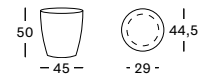

### Material Clay

Terracotta  
T001

**FLORENCE PARASOL 250X250**

- Frame in clear varnished eucalyptus.
- Canopy standard with Canvas S0606, Sunbrella Solids on demand.

**CANOPY SUNBRELLA CANVAS** PA001W010BS06 € 1795