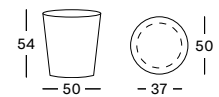

### Material Clay

Terracotta  
T001

**FLORENCE PARASOL 250X250**

- Frame in clear varnished eucalyptus.
- Canopy standard with Canvas S0606, Sunbrella Solids on demand.

**CANOPY SUNBRELLA CANVAS** PA001W010BS06 € 1795