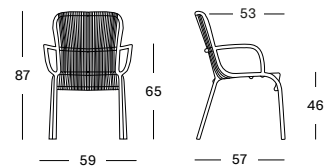

### Aluminium/Polypropylene rope

Dune White  
A045S045

Taupe  
A011S011

Fossil Grey  
A033S033

Moss  
A016S016

Terracotta  
A028S028