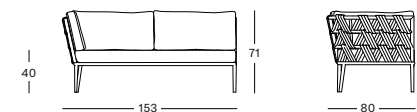

QUICK SHIP SET CORNER LEFT ZINC GC047A013S013QSS1 € 2703

END OF LINE*

- 1x Leo modular corner left in Lava
- 1x seat cushion and 3x back cushion in Savane Zinc S2121 (cat. C)

Frame Aluminium

Lava
A013

Seat Acrylic rope

Lava
S013