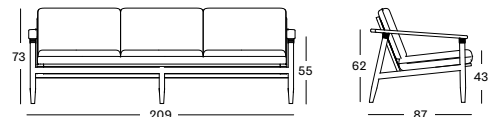

PROTECTIVE COVER PC006 € 435