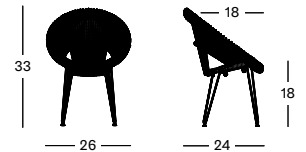

ROY COLLECTION

ROXY DINING CHAIR GD060 € 540

- Polyethylene wicker on an aluminium frame with an epoxy and black powder coated steel frame.

CUSHION	CAT. B	CAT. C	CAT. G	COM
Seat cushion 2 cm polyether foam fabric usage CE171: 60 cm	CB171 € 100	CC171 € 108	CG171 € 138	CE171 € 100

Frame Steel

Black
M007

Seat Wicker

Black
S010

Camel
S022

PROTECTIVE COVER PC001 € 200

ROXANNE DINING CHAIR GD084 € 450

- Polyethylene wicker on an aluminium frame with an epoxy and black powder coated steel frame.

CUSHION	CAT. B	CAT. C	CAT. G	COM
Seat cushion non-removable cover 2 cm polyether foam fabric usage CE193: 55 cm	CB193 € 107	CC193 € 118	CG193 € 133	CE193 € 107
Seat + back cushion non-removable cover 2 cm polyether foam polyester fibre filling fabric usage CE038: 90 cm	CB038 € 198	CC038 € 225	CG038 € 270	CE038 € 198

Frame Steel

Black
M007