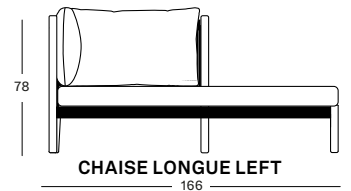

Seat Polypropylene rope

Anthracite
S026