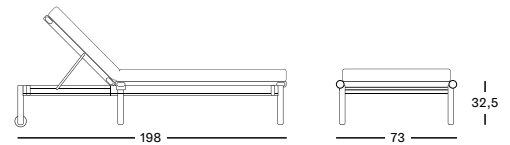

ODA SUNLOUNGER GC016 € 1598

- Polypropylene strap on a solid untreated teak frame.

CUSHIONS	CAT. B	CAT. C	CAT. G	COM
Removable cover 8 cm quick dry foam fabric usage QE319: 387 cm	QB319 € 650	QC319 € 710	QG319 € 798	QE319 € 650