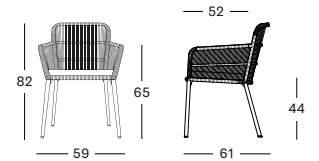

**PROTECTIVE COVER PC001 € 200**

**AKARI LOUNGE CHAIR GC002 € 1075**

- Acrylic rope on a powder coated aluminium frame.

CUSHIONS	CAT. B	CAT. C	CAT. G	COM
Seat + back cushion 12 cm quick dry foam polyester fibre filling fabric usage QE315: 174 cm	QB315	QC315	QG315	QE315
	€ 440	€ 470	€ 598	€ 440