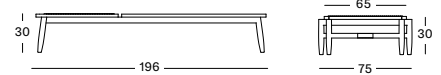

## PROTECTIVE COVER PC022 € 460

Frame Teak

Aged Teak  
W092

Seat Polypropylene rope

Greige  
S048