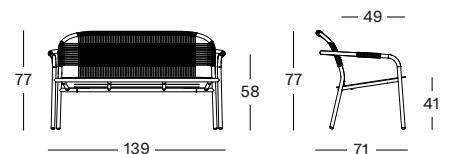

Frame/rope Aluminium/polypropylene