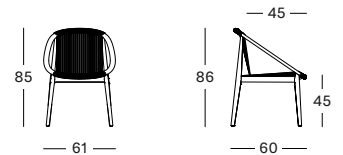

## FRIDA LOUNGE CHAIR GC250

- Polypropylene rope on an untreated teak or black stained brushed teak frame.

UNTREATED TEAK / ANTHRACITE € 1350

UNTREATED TEAK / DUNE WHITE € 1350

UNTREATED TEAK / DARK GREEN € 1350