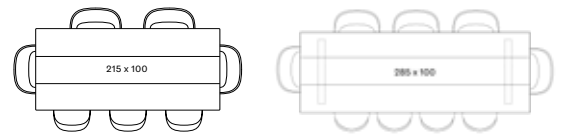

MATTEO COLLECTION

MATTEO DINING TABLE

- Powder coated aluminium frame with an untreated teak top.

DINING TABLE 215X100 GT080 € 3315

DINING TABLE 285X100 GT081 € 3870

PROTECTIVE COVER PC070 MATTEO DINING TABLE 210X100 € 750

PROTECTIVE COVER PC050 MATTEO DINING TABLE 285X100 € 850

Frame Aluminium

Black A007 Dune White A045

Top Teak

Untreated teak W002

MATTEO BENCH

- Powder coated aluminium frame with an untreated teak seat.

BENCH 195X40 GB001 € 1380

BENCH 265X40 GB002 € 2090

PROTECTIVE COVER PC071 MATTEO BENCH 195X40 € 240

PROTECTIVE COVER PC051 MATTEO BENCH 265X40 € 280

Frame Aluminium

Black A007 Dune White A045

Seat Teak

Untreated teak W002