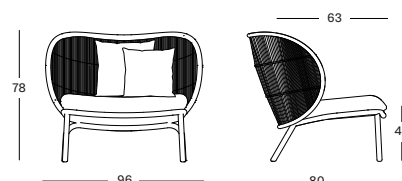

KODO COLLECTION by Studio Segers

KODO LOUNGE CHAIR GC042 € 998

- Polypropylene rope on a powder coated aluminium frame.

CUSHIONS	CAT. B	CAT. C	CAT. G	COM
Seat cushion 12 cm quick dry foam fabric usage QE142: 180 cm	QB142 € 398	QC142 € 425	QG142 € 480	QE142 € 398
Deco 40x40 polyester fibre filling	CB092 € 87	CC092 € 98	CG092 € 112	CE092 € 87
Deco 50x50 polyester fibre filling	CB115 € 98	CC115 € 112	CG115 € 125	CE115 € 98

Frame/Seat Aluminium/ Polypropylene rope

QUICK SHIP SET FOSSIL GREY ALMOND GC042A033S033QSS1 € 1608

QUICK SHIP SET DUNE WHITE ALMOND GC042A045S045QSS1 € 1608

1. Set including:
2. 1x Kodo lounge chair in Fossil Grey or Dune White
   - 1x seat cushion in Almond P0303 (cat. C)
   - 1x deco cushion 40x40 in Blush S2929 (cat. B)
   - 1x deco cushion 50x50 in Olive Green S2727 (cat. B)

QUICK SHIP SET FOSSIL GREY FIG GREEN GC042A033S033QSS4 € 1622

QUICK SHIP SET DUNE WHITE FIG GREEN GC042A045S045QSS4 € 1622

1. Set including:
2. 1x Kodo lounge chair in Fossil Grey or Dune White
   - 1x seat cushion in Almond P0303 (cat. C)
   - 1x deco cushion 40x40 in Olive Green S2727 (cat. B)
   - 1x deco cushion 50x50 in Fig Green M0303 (cat. C)

QUICK SHIP SET FOSSIL GREY PINE GREEN GC042A033S033QSS5 € 1622

QUICK SHIP SET DUNE WHITE PINE GREEN GC042A045S045QSS5 € 1622

1. Set including:
2. 1x Kodo lounge chair in Fossil Grey or Dune White
   - 1x seat cushion in Almond P0303 (cat. C)
   - 1x deco cushion 40x40 in Olive Green S2727 (cat. B)
   - 1x deco cushion 50x50 in Pine Green M0202 (cat. C)

DECO CUSHIONS polyester fibre filling	CAT. B	CAT. C	CAT. G	COM
35X50 Fabric usage: 45 cm	CB114 € 89	CC114 € 100	CG114 € 114	CE114 € 89
40X40 Fabric usage: 50 cm	CB092 € 87	CC092 € 98	CG092 € 112	CE092 € 87
45X50 Fabric usage: 55 cm	CB067 € 92	CC067 € 104	CG067 € 118	CE067 € 92
50X50 Fabric usage: 60 cm	CB115 € 98	CC115 € 112	CG115 € 125	CE115 € 98
60X60 Fabric usage: 70 cm	CB123 € 114	CC123 € 125	CG123 € 150	CE123 € 114

PROTECTIVE COVER PC008 € 300