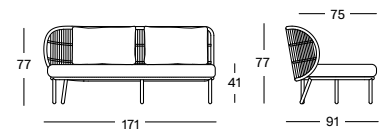

2 Seater Right