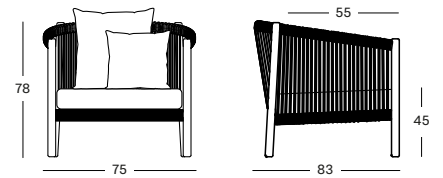

QUICK SHIP SET COMBI 2 STONE GC139W002S026QSS2 € 2225

1. Set including:
2. 1x Lento lounge chair untreated teak
   - 1x seat cushion and 1x wing cushion in Stone T0202 (cat. G)