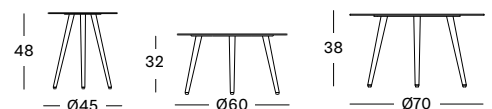

## LEO COFFEE & SIDE TABLES

- Powder coated aluminium frame and top.

SIDE TABLE DIA 45 GT068 € 330

COFFEE TABLE DIA 60 GT069 € 350

COFFEE TABLE DIA 70 GT072 € 425

Frame Aluminium

Lava  
A013