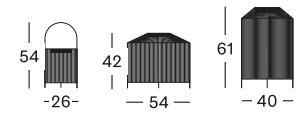

Frame **Steel**

Black  
M007

Rope **Polypropylene**

Fossil Grey  
S033

**MORA SMALL LAMP WITH HANDLE** GI006 € 450

**MORA MEDIUM LAMP** GI005 € 550

**MORA LARGE LAMP** GI004 € 525

**SOLAR MODULE** PRLAM0057 € 170