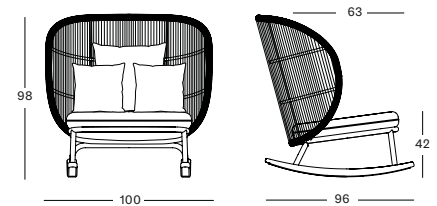

KODO COLLECTION by Studio Segers

KODO ROCKING CHAIR GC087 € 1550

- Polypropylene rope on a powder coated aluminium frame with teak slats.

CUSHIONS	CAT. B	CAT. C	CAT. G	COM
Seat cushion 12 cm quick dry foam fabric usage QE142: 180 cm	QB142 € 398	QC142 € 425	QG142 € 480	QE142 € 398
Deco 40x40 polyester fibre filling	CB092 € 87	CC092 € 98	CG092 € 112	CE092 € 87
Deco 60x60 polyester fibre filling	CB123 € 114	CC123 € 125	CG123 € 150	CE123 € 114

Frame/Seat Aluminium/ Polypropylene rope

Fossil Grey
A033S033

Dune White
A045S045

Slats Teak

Untreated teak
W002

QUICK SHIP SET COMBI 1 FOSSIL GREY ALMOND GC087A033S033QSS11 € 2263

QUICK SHIP SET COMBI 1 DUNE WHITE ALMOND GC087A045S045QSS11 € 2263

1. Set including:
2. 1x Kodo rocking chair in Fossil Grey or Dune White
   - 1x seat cushion in Almond P0303 (cat. C)
   - 2x deco cushion 40x40 in Blush S2929 (cat. B)
   - 1x deco cushion 60x60 in Olive Green S2727 (cat. B)

QUICK SHIP SET COMBI 1 FOSSIL GREY FIG GREEN GC087A033S033QSS14 € 2274

QUICK SHIP SET COMBI 1 DUNE WHITE FIG GREEN GC087A045S045QSS14 € 2274

1. Set including:
2. 1x Kodo rocking chair in Fossil Grey or Dune White
   - 1x seat cushion in Almond P0303 (cat. C)
   - 2x deco cushion 40x40 in Olive Green S2727 (cat. B)
   - 1x deco cushion 60x60 in Fig Green M0303 (cat. C)

QUICK SHIP SET COMBI 1 FOSSIL GREY PINE GREEN GC087A033S033QSS15 € 2274

QUICK SHIP SET COMBI 1 DUNE WHITE PINE GREEN GC087A045S045QSS15 € 2274

1. Set including:
2. 1x Kodo rocking chair in Fossil Grey or Dune White
   - 1x seat cushion in Almond P0303 (cat. C)
   - 2x deco cushion 40x40 in Olive Green S2727 (cat. B)
   - 1x deco cushion 60x60 in Pine Green M0202 (cat. C)

DECO CUSHIONS polyester fibre filling	CAT. B	CAT. C	CAT. G	COM
35X50 Fabric usage: 45 cm	CB114 € 89	CC114 € 100	CG114 € 114	CE114 € 89
40X40 Fabric usage: 50 cm	CB092 € 87	CC092 € 98	CG092 € 112	CE092 € 87
45X50 Fabric usage: 55 cm	CB067 € 92	CC067 € 104	CG067 € 118	CE067 € 92
50X50 Fabric usage: 60 cm	CB115 € 98	CC115 € 112	CG115 € 125	CE115 € 98
60X60 Fabric usage: 70 cm	CB123 € 114	CC123 € 125	CG123 € 150	CE123 € 114

PROTECTIVE COVER PC007 € 315