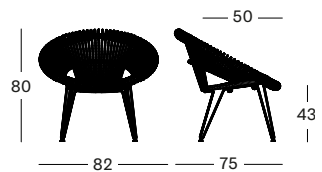

Seat Wicker

Black
S010

Camel
S022

PROTECTIVE COVER PC002 € 255