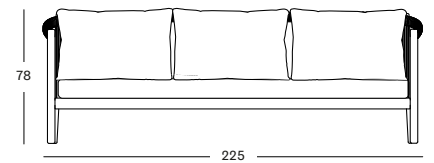

LENTO COLLECTION by Bertrand Lejoly

LENTO LOUNGE SOFA 3S GC138 € 2900

- Polypropylene rope on a powder coated aluminium frame with teak legs.

CUSHIONS	CAT. B	CAT. C	CAT. G	COM
1 Seat + 3 back cushions 12 cm quick dry foam polyester fibre filling fabric usage QE385: 560 cm	QB385	QC385	QG385	QE385
	€ 1630	€ 1750	€ 1865	€ 1630

Frame Teak

Untreated teak
W002

Seat Polypropylene rope

Anthracite
S026