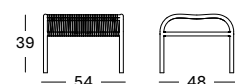

LOOP COLLECTION

LOOP DINING CHAIR GD078

- Black polyethylene fibre on a powder coated aluminium frame.
- Polypropylene rope on a powder coated aluminium frame (Dune White, Taupe, Fossil Grey, Moss, Terracotta).
- Stackable for max. 4 chairs. Handle with care to avoid damage.
- Only available per 2 pieces.

DINING CHAIR BLACK € 410

DINING CHAIR ROPE € 475

PROTECTIVE COVER PC020 (4X) € 205

LOOP LOUNGE CHAIR GC079

- Black polyethylene fibre on a powder coated aluminium frame.
- Polypropylene rope on a powder coated aluminium frame (Dune White, Taupe, Fossil Grey, Moss, Terracotta).
- Stackable for max. 4 chairs. Handle with care to avoid damage.
- Only available per 2 pieces.

LOUNGE CHAIR BLACK € 495

LOUNGE CHAIR ROPE € 575

PROTECTIVE COVER PC060 € 270

LOOP FOOTREST GC080

- Black polyethylene fibre on a powder coated aluminium frame.
- Polypropylene rope on a powder coated aluminium frame (Dune White, Taupe, Fossil Grey, Moss, Terracotta).

FOOTREST BLACK € 330

FOOTREST ROPE € 370

Frame/Rope Aluminium/Polyethylene fibre

Aluminium/Polypropylene rope

Frame/Rope Aluminium/Polyethylene fibre

Aluminium/Polypropylene rope

Frame/Rope Aluminium/Polyethylene fibre

Aluminium/Polypropylene rope