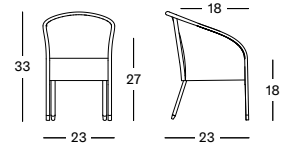

OUTDOOR LLOYD LOOM COLLECTION

NICE DINING CHAIR GD102 € 575

- Treated Lloyd Loom weave on an aluminium frame.
- Should be stored indoors during humid and cold weather.

CUSHIONS	CAT. B	CAT. C	CAT. G	COM
Seat cushion 4 cm polyether foam fabric usage CE002: 65 cm	CB002 € 122	CC002 € 132	CG002 € 160	CE002 € 122

PROTECTIVE COVER PC001 € 200

Frame/Seat Lloyd Loom

All colours
see page 10