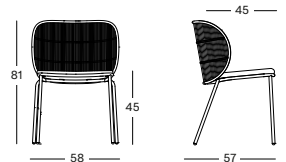

PROTECTIVE COVER PC001 € 200

PROTECTIVE COVER PC020 (4X) € 205

KODO DINING TABLE 210X100 GT049

- Powder coated aluminium frame with a ceramic top (12 mm)