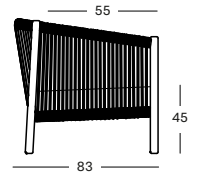

LENTO COLLECTION by Bertrand Lejoly

LENTO LOUNGE SOFA 3S GC138 € 2900

- Polypropylene rope on a powder coated aluminium frame with teak legs.

CUSHIONS	CAT. B	CAT. C	CAT. G	COM
1 Seat + 3 back cushions 12 cm quick dry foam polyester fibre filling fabric usage QE385: 560 cm	QB385	QC385	QG385	QE385
	€ 1630	€ 1750	€ 1865	€ 1630

Frame Teak

Untreated teak
W002

Seat Polypropylene rope

Anthracite
S026