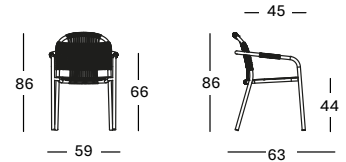

CLEO COLLECTION

CLEO DINING ARMCHAIR GD010 € 585

- Polypropylene rope on a powder coated aluminium frame.
- Stackable for max. 4 chairs. Handle with care to avoid damage.

SAGE GREEN / MISTY DOTS

FOSSIL GREY / MISTY DOTS

DUNE WHITE / DUNE WHITE

CUSHION	CAT. B	CAT. C	CAT. G	COM
Seat cushion 2 cm polyether foam fabric usage QE422: 55 cm	QB422	QC422	QG422	QE422
	€ 135	€ 145	€ 170	€ 135

PROTECTIVE COVER PC001 € 200

CLEO LOUNGE CHAIR GC251 € 750

- Polypropylene rope on a powder coated aluminium frame.
- Stackable for max. 2 chairs. Handle with care to avoid damage.

SAGE GREEN / MISTY DOTS

FOSSIL GREY / MISTY DOTS

DUNE WHITE / DUNE WHITE

CUSHION	CAT. B	CAT. C	CAT. G	COM
Seat cushion 3 cm quick dry foam fabric usage QE426: 60 cm	QB426	QC426	QG426	QE426
	€ 155	€ 170	€ 235	€ 155

PROTECTIVE COVER PC060 € 270

CLEO LOUNGE SOFA GC252 € 1398

- Polypropylene rope on a powder coated aluminium frame.
- Stackable for max. 2 sofas. Handle with care to avoid damage.

SAGE GREEN / MISTY DOTS

FOSSIL GREY / MISTY DOTS

DUNE WHITE / DUNE WHITE

CUSHION	CAT. B	CAT. C	CAT. G	COM
Seat cushion 3 cm quick dry foam fabric usage QE427: 130 cm	QB427	QC427	QG427	QE427
	€ 235	€ 255	€ 350	€ 235

PROTECTIVE COVER PC069 € 325

Frame/rope Aluminium/polypropylene