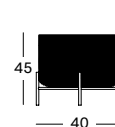

### IVO PLANT STAND

- Black powder coated steel frame with a HDPE wicker plant basket.
- Plastic saucer included.

SMALL DIA 29X36H GA901 € 260

MEDIUM DIA 40X45H GA902 € 330

LARGE DIA 29X65H GA903 € 350

Basket HDPE wicker