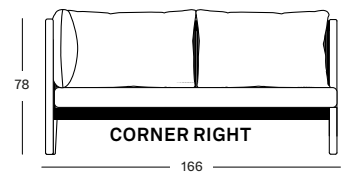

LENTO COLLECTION by Bertrand Lejoly

LENTO MODULAR CORNER € 2298

- Polypropylene rope on a powder coated aluminium frame with teak legs.

CORNER LEFT GC140

CORNER RIGHT GC141

CUSHIONS	CAT. B	CAT. C	CAT. G	COM
1 Seat + 3 back cushions 12 cm quick dry foam polyester fibre filling fabric usage QE384: 480 cm	QB384	QC384	QG384	QE384
	€ 1435	€ 1545	€ 1690	€ 1435

QUICK SHIP SET CORNER LEFT STONE GC140W002S026QSS1 € 3988

QUICK SHIP SET CORNER RIGHT STONE GC141W002S026QSS1 € 3988

1. Set including:
2. 1x Lento modular corner left or right in untreated teak
   - 1x seat cushion and 3x back cushion in Stone T0202 (cat. G)

LENTO MODULAR CHAISE LONGUE € 2325

- Polypropylene rope on a powder coated aluminium frame with teak legs.

CHAISE LONGUE LEFT GC142

CHAISE LONGUE RIGHT GC143

CUSHIONS	CAT. B	CAT. C	CAT. G	COM
1 Seat + 2 back cushions 12 cm quick dry foam polyester fibre filling fabric usage QE383: 400 cm	QB383	QC383	QG383	QE383
	€ 1225	€ 1310	€ 1425	€ 1225

QUICK SHIP SET CHAISE LONGUE LEFT STONE GC142W002S026QSS1 € 3750

QUICK SHIP SET CHAISE LONGUE RIGHT STONE GC143W002S026QSS1 € 3750

1. Set including:
2. 1x Lento modular chaise longue left or right in untreated teak
   - 1x seat cushion and 2x back cushion in Stone T0202 (cat. G)

Frame Teak

Untreated teak
W002

Seat Polypropylene rope

Anthracite
S026