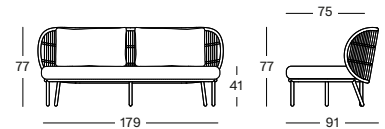

QUICK SHIP SET FOSSIL GREY ALMOND GC060A033S033QSS1 € 3705

QUICK SHIP SET DUNE WHITE ALMOND GC060A045S045QSS1 € 3705

1. Set including:
2. 1x Kodo deep sofa in Fossil Grey or Dune White
   - 1x seat cushion and 2x back cushion in Almond P0303 (cat. C)