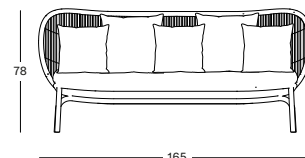

DECO CUSHIONS polyester fibre filling	CAT. B	CAT. C	CAT. G	COM
35X50 Fabric usage: 45 cm	CB114 € 89	CC114 € 100	CG114 € 114	CE114 € 89
40X40 Fabric usage: 50 cm	CB092 € 87	CC092 € 98	CG092 € 112	CE092 € 87
45X50 Fabric usage: 55 cm	CB067 € 92	CC067 € 104	CG067 € 118	CE067 € 92
50X50 Fabric usage: 60 cm	CB115 € 98	CC115 € 112	CG115 € 125	CE115 € 98
60X60 Fabric usage: 70 cm	CB123 € 114	CC123 € 125	CG123 € 150	CE123 € 114

PROTECTIVE COVER PC066 € 370