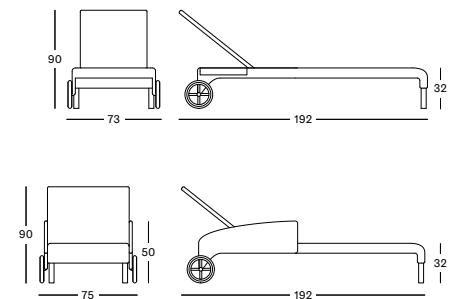

SAFI COLLECTION

SAFI DINING CHAIR GD022 € 655

- Polyethylene wicker on an aluminium frame.

CUSHION	CAT. B	CAT. C	CAT. G	COM
Seat cushion 4 cm polyether foam fabric usage CE233: 60 cm	CB233 € 122	CC233 € 133	CG233 € 168	CE233 € 122

Frame/Seat Synthetic wicker

PROTECTIVE COVER PC001 € 200

SAFI DINING TABLE DIA 120 GT018 € 970

- Polyethylene wicker on an aluminium frame.
- Optional glass top available.

GLASS FOR SAFI DINING TABLE GL003 € 230

Frame/Top Synthetic wicker

SAFI SUNLOUNGER

- Polyethylene wicker on a an aluminium frame.

SAFI SUNLOUNGER NO ARMS GC096 € 1425

SAFI SUNLOUNGER WITH ARMS GC020 € 1565

CUSHION	CAT. B	CAT. C	CAT. G	COM
Removable cover with piping 3 cm polyether foam fabric usage CE120: 230 cm	CB120 € 300	CC120 € 330	CG120 € 435	CE120 € 300
Non-removable cover with piping 3 cm polyether foam fabric usage CE020: 240 cm	CB020 € 290	CC020 € 315	CG020 € 405	CE020 € 290

Frame/Seat Synthetic wicker

PROTECTIVE COVER PC046 SAFI SUNLOUNGER NO ARMS € 460

PROTECTIVE COVER PC047 SAFI SUNLOUNGER WITH ARMS € 460

SAFI SIDE TABLE GT019 € 485

- Polyethylene wicker on an aluminium frame.
- Optional glass top available.

GLASS FOR SAFI SIDE TABLE GL130 € 85

Frame Synthetic wicker