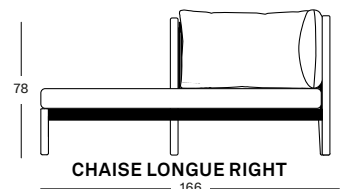

Seat Polypropylene rope

Anthracite
S026