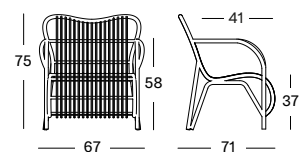

Frame/Seat Synthetic wicker

Off white
S003