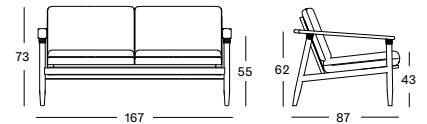

PROTECTIVE COVER PC057 € 370

DAVID LOUNGE SOFA 3S GC093 € 3250

- Polypropylene rope on a stained brushed teak frame.

CUSHIONS	CAT. B	CAT. C	CAT. G	COM
3 Seat + 3 back cushions 12 cm quick dry foam polyester fibre filling fabric usage QE244: 510 cm	QB244	QC244	QG244	QE244
	€ 1480	€ 1625	€ 1820	€ 1480