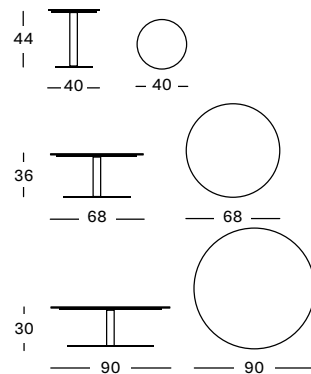

CERAMIC TOP