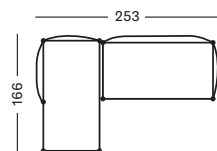

LENTO MODULAR SET 2

1. Set including:
2. 1x Lento modular corner left seat & back cushions
   - 1x Lento modular chaise longue right seat & back cushions

CAT. B	CAT. C	CAT. G	COM
€ 7283	€ 7478	€ 7738	€ 7283

PROTECTIVE COVER PC036 € 975