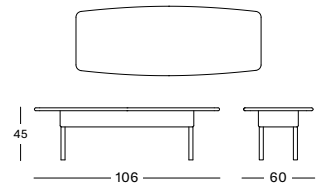

GLASS FOR DOVILE COFFEE TABLE GL009 € 135 END OF LINE*