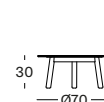

IVO COLLECTION

IVO TABLES

- Aluminium frame with a HDPE wicker and a HPL top.

SIDE TABLE DIA 44 GT008 € 590

COFFEE TABLE DIA 77 GT007 € 900

COFFEE TABLE DIA 93 GT006 € 1125

IVO PLANT STAND

- Black powder coated steel frame with a HDPE wicker plant basket.
- Plastic saucer included.

SMALL DIA 29X36H GA901 € 260

MEDIUM DIA 40X45H GA902 € 330

LARGE DIA 29X65H GA903 € 350

Basket HDPE wicker

Black
S010

Top HPL

Black
H055

Frame Steel

Black
M007

Basket HDPE wicker

Black
S010

ROZY COLLECTION

ROZY SIDE & COFFEE TABLE

- Epoxy and black powder coated steel frame with a black HPL top.

SIDE TABLE GT001 € 490

COFFEE TABLE GT002 € 998

Frame Steel

Black
M007

Top HPL

Black
H055

ANTON COLLECTION

ANTON SIDE & COFFEE TABLE

- Untreated solid teak base with a teak table top.

SIDE TABLE DIA 40 GT184 € 330

COFFEE TABLE DIA 70 GT187 € 525

Frame/Top Teak

Untreated teak
W002