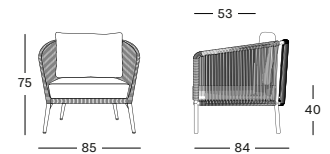

Frame Aluminium

Dune White  
A045

Seat Polypropylene rope

Flax  
S049

**QUICK SHIP SET SANTAL GC002A045S049QSS1 € 1673**

- Set including:
- 1x Akari lounge chair in Dune White
  - 1x seat cushion and 1x back cushion in Santal M0606 (cat. G)