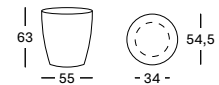

### Material Clay

Terracotta  
T001

**FLORENCE PARASOL 250X250**

- Frame in clear varnished eucalyptus.
- Canopy standard with Canvas S0606, Sunbrella Solids on demand.

**CANOPY SUNBRELLA CANVAS** PA001W010BS06 € 1795