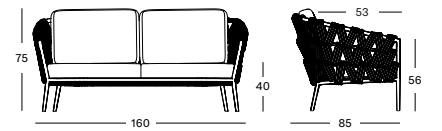

PROTECTIVE COVER PC003 € 355

LEO MODULAR FOOTREST GC050 € 420

END OF LINE*

- Powder coated aluminium frame.

CUSHIONS	CAT. B	CAT. C	CAT. G	COM
Seat cushion 12 cm quick dry foam fabric usage QE153: 95 cm	QB153	QC153	QG153	QE153
	€ 340	€ 365	€ 420	€ 340

Frame Aluminium

Lava
A013

QUICK SHIP SET ZINC GC50A013QSS1 € 785

1. Set including:
2. 1x Leo modular footrest in Lava
   - 1x seat cushion in Savane Zinc S2121 (cat. C)