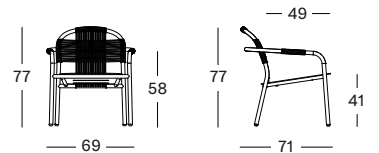

Frame/rope Aluminium/polypropylene