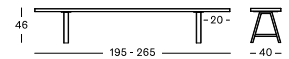

MATTEO COLLECTION

MATTEO DINING TABLE

- Powder coated aluminium frame with an untreated teak top.

DINING TABLE 215X100 GT080 € 3315

DINING TABLE 285X100 GT081 € 3870

PROTECTIVE COVER PC070 MATTEO DINING TABLE 210X100 € 750

PROTECTIVE COVER PC050 MATTEO DINING TABLE 285X100 € 850

Frame Aluminium

Black A007 Dune White A045

Top Teak

Untreated teak W002

MATTEO BENCH

- Powder coated aluminium frame with an untreated teak seat.

BENCH 195X40 GB001 € 1380

BENCH 265X40 GB002 € 2090

PROTECTIVE COVER PC071 MATTEO BENCH 195X40 € 240

PROTECTIVE COVER PC051 MATTEO BENCH 265X40 € 280

Frame Aluminium

Black A007 Dune White A045

Seat Teak

Untreated teak W002