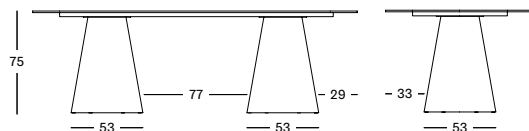

SANDRO DINING TABLE 240X120 GT034A045

- Aluminium frame with a ceramic table top.

FLINT CERAMIC TOP K001 € 5065

SHARDS CERAMIC TOP K002 € 4250

PORTLAND CERAMIC TOP K003 € 4250