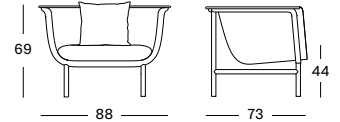

Seat Wicker