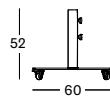

FLORENCE PARASOL 250X250

- Frame in clear varnished eucalyptus.
- Canopy standard with Canvas S0606, Sunbrella Solids on demand.

CANOPY SUNBRELLA CANVAS PA001W010BS06 € 1795

CANOPY SUNBRELLA SOLIDS PA001W010B € 2195

PARASOL BASE FOR 250X250 LG003M011 € 750

- Powder coated steel plate with zinc plating.
- Black swivel castors with lock.

FLORENCE PARASOL 300X300

- Frame in clear varnished eucalyptus.
- Canopy standard with Canvas S0606, Sunbrella Solids on demand.

CANOPY SUNBRELLA CANVAS PA002W010BS06 € 2095

CANOPY SUNBRELLA SOLIDS PA002W010B € 2495

PARASOL BASE 300X300/350X350 LG004M011 € 750

- Powder coated steel plate with zinc plating.
- Black swivel castors with lock.

FLORENCE PARASOL 350X350

- Frame in clear varnished eucalyptus.
- Canopy standard with Canvas S0606, Sunbrella Solids on demand.

CANOPY SUNBRELLA CANVAS PA003W010BS06 € 1995

CANOPY SUNBRELLA SOLIDS PA003W010B € 2595

PARASOL BASE 300X300/350X350 LG004M011 € 750

- Powder coated steel plate with zinc plating.
- Black swivel castors with lock.

Frame Wood

Eucalyptus W010

Base Steel

Champagne M011

Canopy fabric Sunbrella Solids cat. B
In stock

CANVAS S0606

Canopy fabric Sunbrella Solids cat. B
On demand

LIN S1212

LONDON STONE S0808

MINERAL BLUE S1010

DARK SMOKE S0909

BLUSH S2929

BLACK S1515

AMBER S3030

OLIVE GREEN S2727

CARBON BEIGE S2828