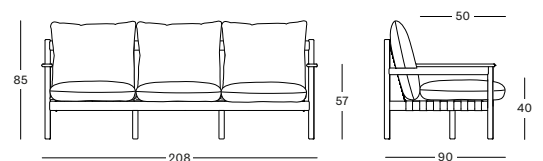

QUICK SHIP SET SIENNA GC202W002S047QSS1 € 4050

1. Set including:
2. 1x Oda lounge sofa 3S in untreated teak
   - 3x seat cushion and 3x back cushion in Sienna M0505 (cat. G)

PROTECTIVE COVER PC043 € 450