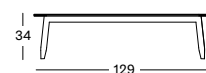

DAVID COLLECTION

DAVID SUNLOUNGER GC092 € 1950

- Polypropylene rope on a stained brushed teak frame.

CUSHION	CAT. B	CAT. C	CAT. G	COM
Seat cushion removable with piping 6 cm quick dry foam fabric usage QE230: 320 cm	QB230	QC230	QG230	QE230
	€ 635	€ 665	€ 815	€ 635

PROTECTIVE COVER PC022 € 460

Frame Teak

Aged Teak
W092

Seat Polypropylene rope

Greige
S048

DAVID ROUND SIDE & COFFEE TABLES

- Stained brushed teak base with a Flint ceramic table top.

SIDE TABLE DIA 40 GT059 € 660

COFFEE TABLE DIA 68 GT082 € 960

Frame Teak

Aged Teak
W092

Top Ceramic

Flint
K001

DAVID SIDE & COFFEE TABLES

- Stained brushed teak base with a Flint ceramic table top.

SIDE TABLE 41X41 GT055 € 920

COFFEE TABLE 129X45 GT054 € 1530

COFFEE TABLE 120X120 GT058 € 3100

Frame Teak

Aged Teak
W092

Top Ceramic

Flint
K001