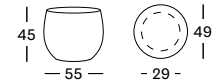

### Material Clay

Terracotta  
T001

**FLORENCE PARASOL 250X250**

- Frame in clear varnished eucalyptus.
- Canopy standard with Canvas S0606, Sunbrella Solids on demand.

**CANOPY SUNBRELLA CANVAS** PA001W010BS06 € 1795