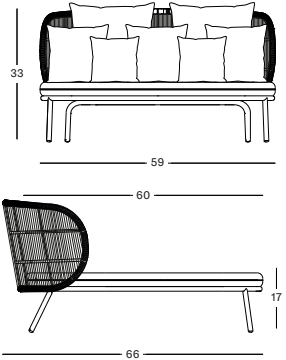

KODO COLLECTION by Studio Segers

KODO DAYBED GC082 € 2498

- Polypropylene rope on a powder coated aluminium frame.

CUSHIONS	CAT. B	CAT. C	CAT. G	COM
Seat cushion 12 cm quick dry foam fabric usage QE226: 430 cm	QB226 € 1325	QC226 € 1350	QG226 € 1505	QE226 € 1325
Deco 40x40 polyester fibre filling	CB092 € 87	CC092 € 98	CG092 € 112	CE092 € 87
Deco 50x50 polyester fibre filling	CB115 € 98	CC115 € 112	CG115 € 125	CE115 € 98
Deco 60x60 polyester fibre filling	CB123 € 114	CC123 € 125	CG123 € 150	CE123 € 114

Frame/Seat Aluminium/ Polypropylene rope

QUICK SHIP SET FOSSIL GREY PINE GREEN GC082A033S033QSS5 € 4588

QUICK SHIP SET DUNE WHITE PINE GREEN GC082A045S045QSS5 € 4588

Set including: • 1x Kodo daybed in Fossil Grey or Dune White

- 1x seat cushion in Almond P0303 (cat. C)
- 2x deco cushion 40x40 in Pine Green M0202 (cat. C)
- 3x deco cushion 50x50 in Olive Green S2727 (cat. B)
- 2x deco cushion in 60x60 in Almond P0303 (cat. C)

DECO CUSHIONS polyester fibre filling	CAT. B	CAT. C	CAT. G	COM
35X50 Fabric usage: 45 cm	CB114 € 89	CC114 € 100	CG114 € 114	CE114 € 89
40X40 Fabric usage: 50 cm	CB092 € 87	CC092 € 98	CG092 € 112	CE092 € 87
45X50 Fabric usage: 55 cm	CB067 € 92	CC067 € 104	CG067 € 118	CE067 € 92
50X50 Fabric usage: 60 cm	CB115 € 98	CC115 € 112	CG115 € 125	CE115 € 98
60X60 Fabric usage: 70 cm	CB123 € 114	CC123 € 125	CG123 € 150	CE123 € 114

PROTECTIVE COVER PC010 € 540