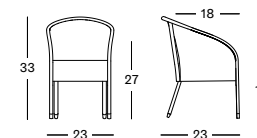

MIA

MIA DINING CHAIR GD002 € 655

- Polyethylene wicker in colour Old Lace on an aluminium frame.

CUSHION	CAT. B	CAT. C	CAT. G	COM
Seat cushion 4 cm polyether foam fabric usage CE112: 70 cm	CB112 € 122	CC112 € 128	CG112 € 160	CE112 € 122

Frame/Seat Synthetic wicker