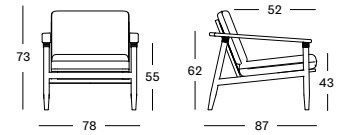

PROTECTIVE COVER PC056 € 275

DAVID LOUNGE SOFA 2S GC086 € 2450

- Polypropylene rope on a stained brushed teak frame.

CUSHIONS	CAT. B	CAT. C	CAT. G	COM
2 Seat + 2 back cushions 12 cm quick dry foam polyester fibre filling fabric usage QE215: 345 cm	QB215	QC215	QG215	QE215
	€ 1120	€ 1225	€ 1275	€ 1120